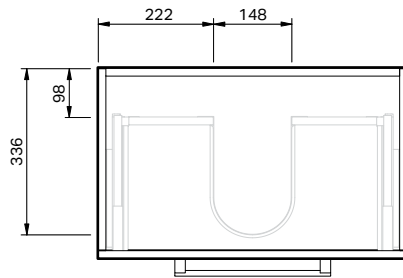

Riva Classic 40

600 Wall - 1 Drawer

CABINET SPECIFICATION

Product Features

Product Code	Mineral Cast Console / 1005 Ceramic Console / 1006
Product Description	Riva Classic 40 - 600 Wall
Drawer Configuration	1 Drawer
Notes	Drawings depict cabinet only. Vanity is compatible with Onda storage system at extra cost, Type C.

IMPORTANT NOTE: Throughout this guide, dimensions may vary by ± 2 mm. Please read the installation manual for detailed information on installing the product. St. Michel pursues a policy of continuing improvement in design and manufacturing of its products. The right is therefore reserved to vary specifications without notice.