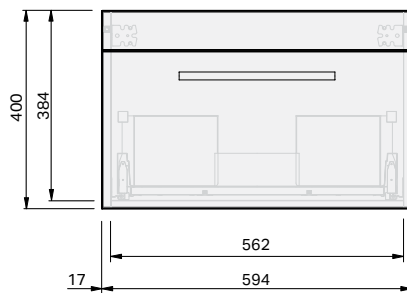

Riva Classic 40

600 Wall - 1 Drawer

CABINET SPECIFICATION

Product Features

Product Code	Mineral Cast Console / 1005 Ceramic Console / 1006
Product Description	Riva Classic 40 - 600 Wall
Drawer Configuration	1 Drawer
Notes	Drawings depict cabinet only. Vanity is compatible with Onda storage system at extra cost, Type C.

IMPORTANT NOTE: Throughout this guide, dimensions may vary by ± 2 mm. Please read the installation manual for detailed information on installing the product. St. Michel pursues a policy of continuing improvement in design and manufacturing of its products. The right is therefore reserved to vary specifications without notice.