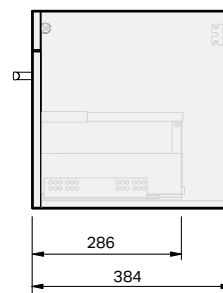

Riva Classic 40

600 Wall - 1 Drawer

CABINET SPECIFICATION

Product Features

Product Code	Mineral Cast Console / 1005 Ceramic Console / 1006
Product Description	Riva Classic 40 - 600 Wall
Drawer Configuration	1 Drawer
Notes	Drawings depict cabinet only. Vanity is compatible with Onda storage system at extra cost, Type C.

IMPORTANT NOTE: Throughout this guide, dimensions may vary by ± 2 mm. Please read the installation manual for detailed information on installing the product. St. Michel pursues a policy of continuing improvement in design and manufacturing of its products. The right is therefore reserved to vary specifications without notice.