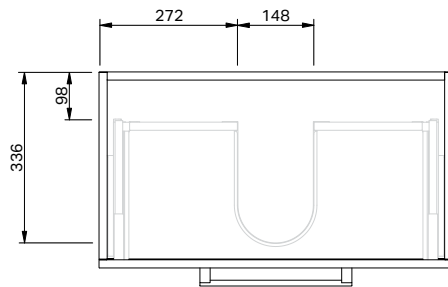

Riva Classic 40

700 Floor - 2 Drawer

CABINET SPECIFICATION

Product Features

Product Code	Ceramic Console / 1013
Product Description	Riva Classic 40 - 700 Floor
Drawer Configuration	2 Drawer
Notes	Drawings depict cabinet only. Vanity is compatible with Onda storage system at extra cost, Type C.

IMPORTANT NOTE: Throughout this guide, dimensions may vary by ± 2 mm. Please read the installation manual for detailed information on installing the product. St. Michel pursues a policy of continuing improvement in design and manufacturing of its products. The right is therefore reserved to vary specifications without notice.