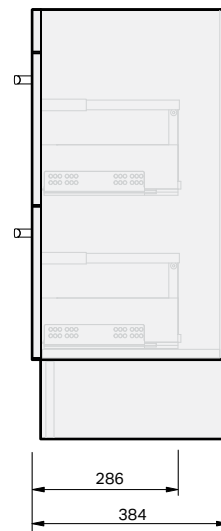

Riva Classic 40

700 Floor - 2 Drawer

CABINET SPECIFICATION

Product Features

Product Code	Ceramic Console / 1013
Product Description	Riva Classic 40 - 700 Floor
Drawer Configuration	2 Drawer
Notes	Drawings depict cabinet only. Vanity is compatible with Onda storage system at extra cost, Type C.

IMPORTANT NOTE: Throughout this guide, dimensions may vary by ± 2 mm. Please read the installation manual for detailed information on installing the product. St. Michel pursues a policy of continuing improvement in design and manufacturing of its products. The right is therefore reserved to vary specifications without notice.