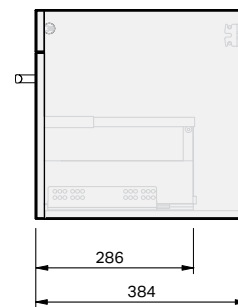

Riva Classic 40

800 Wall - 1 Drawer

CABINET SPECIFICATION

Product Features

Product Code	Ceramic Console / 1014
Product Description	Riva Classic 40 - 800 Wall
Drawer Configuration	1 Drawer
Notes	Drawings depict cabinet only. Vanity is compatible with Onda storage system at extra cost, Type C.

IMPORTANT NOTE: Throughout this guide, dimensions may vary by ± 2 mm. Please read the installation manual for detailed information on installing the product. St. Michel pursues a policy of continuing improvement in design and manufacturing of its products. The right is therefore reserved to vary specifications without notice.