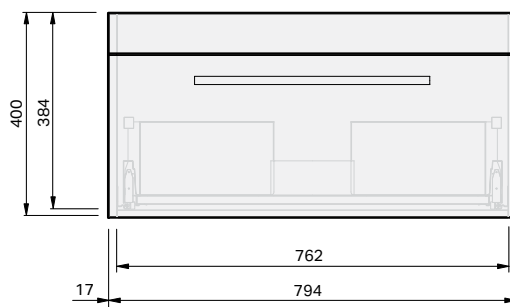

Riva Classic 40

800 Wall - 1 Drawer

CABINET SPECIFICATION

Product Features

Product Code	Ceramic Console / 1014
Product Description	Riva Classic 40 - 800 Wall
Drawer Configuration	1 Drawer
Notes	Drawings depict cabinet only. Vanity is compatible with Onda storage system at extra cost, Type C.

IMPORTANT NOTE: Throughout this guide, dimensions may vary by ± 2 mm. Please read the installation manual for detailed information on installing the product. St. Michel pursues a policy of continuing improvement in design and manufacturing of its products. The right is therefore reserved to vary specifications without notice.