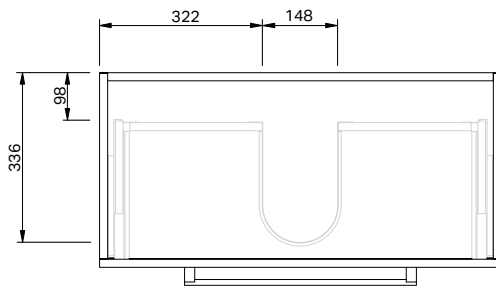

Riva Classic 40

800 Wall - 1 Drawer

CABINET SPECIFICATION

Product Features

Product Code	Ceramic Console / 1014
Product Description	Riva Classic 40 - 800 Wall
Drawer Configuration	1 Drawer
Notes	Drawings depict cabinet only. Vanity is compatible with Onda storage system at extra cost, Type C.

IMPORTANT NOTE: Throughout this guide, dimensions may vary by ± 2 mm. Please read the installation manual for detailed information on installing the product. St. Michel pursues a policy of continuing improvement in design and manufacturing of its products. The right is therefore reserved to vary specifications without notice.