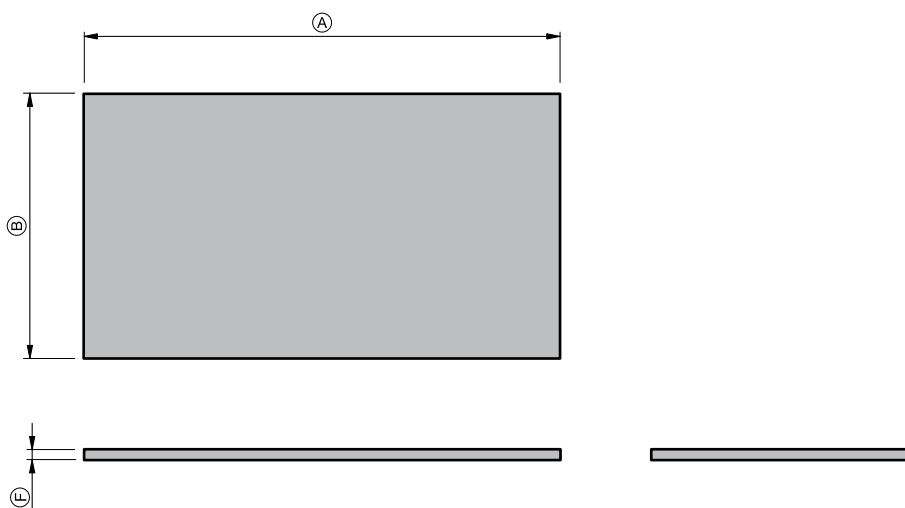

City 50 Benchtop

TOP SPECIFICATION

Top Thickness (mm) [Ⓕ]

Cabinet	Cherry Pie	HPL
City 50 Benchtop	20.5	17.5

Product Dimensions (mm)

	Ⓐ	Ⓑ	Ⓒ	Ⓓ	Ⓔ
City 50 Benchtop - 700	700	505	-	-	-
City 50 Benchtop - 800	800	505	-	-	-
City 50 Benchtop - 900	900	505	-	-	-
City 50 Benchtop - 1000	1000	505	-	-	-
City 50 Benchtop - 1100	1100	505	-	-	-
City 50 Benchtop - 1200	1200	505	-	-	-
City 50 Benchtop - 1300	1300	505	-	-	-
City 50 Benchtop - 1400	1400	505	-	-	-
City 50 Benchtop - 1500	1500	505	-	-	-
City 50 Benchtop - 1600	1600	505	-	-	-
City 50 Benchtop - 1700	1700	505	-	-	-
City 50 Benchtop - 1800	1800	505	-	-	-
City 50 Benchtop - 1900	1900	505	-	-	-
City 50 Benchtop - 2000	2000	505	-	-	-
City 50 Benchtop - 2100	2100	505	-	-	-
City 50 Benchtop - 2200	2200	505	-	-	-
City 50 Benchtop - 2300	2300	505	-	-	-
City 50 Benchtop - 2400	2400	505	-	-	-

- The top must be sealed to the vanity unit with an acetic cured silicone sealant. Epoxy type sealants must not be used
- Tops can be drilled on site with a standard hole saw

IMPORTANT NOTE: Throughout this guide, dimensions may vary by ± 2 mm. Please read the installation manual for detailed information on installing the product. St. Michel pursues a policy of continuing improvement in design and manufacturing of its products. The right is therefore reserved to vary specifications without notice.