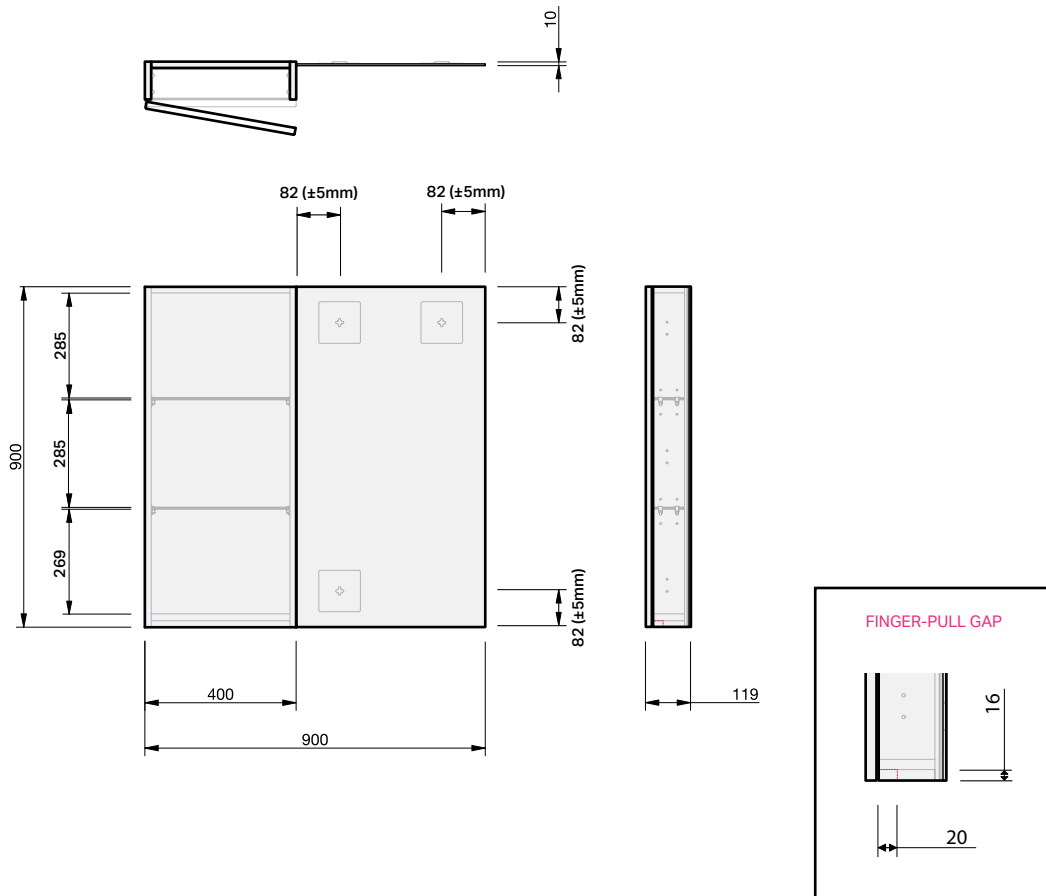

Flo 900 1 Door Left

MIRROR CABINET SPECIFICATION

exclusive to
plumbingworld

Product Features

Product Code	9893L
Product Description	Flo Mirror Cabinet - 900 Left
Cabinet Material*	Durashell®
Door Configuration	1 Door

Flo F2 Finish 1. Classic White Satin,

Flo F3 Finish 2. Black Satin, 3. Lana Grey Satin, 4. Slate Matte,
5. Pistachio Matte, 6. Villa Blue Matte, 7. Baroque Woodgrain

INDICATES FINGER-PULL GAP -----

IMPORTANT NOTE: Throughout this guide, dimensions may vary by ± 2mm. Please read the installation manual for detailed information on installing the product. St. Michel pursues a policy of continuing improvement in design and manufacturing of its products. The right is therefore reserved to vary specifications without notice.