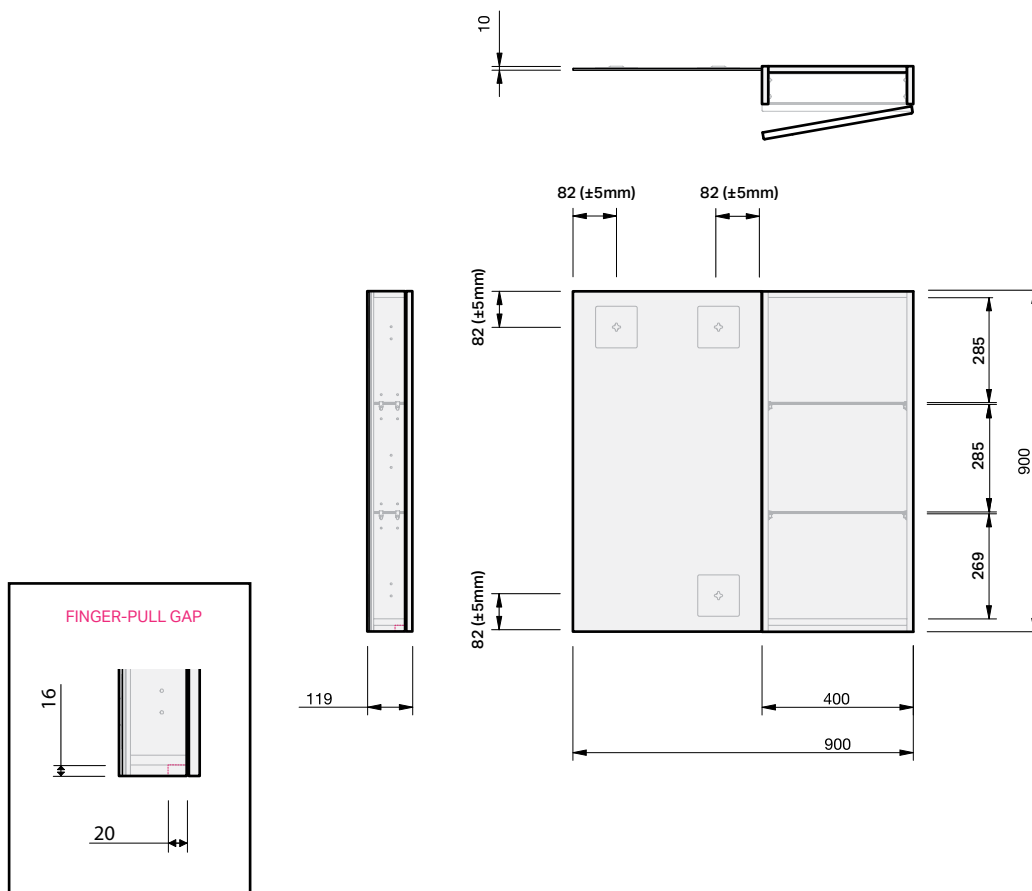

Flo 900 1 Door Right

MIRROR CABINET SPECIFICATION

exclusive to
plumbingworld

Product Features

Product Code	9893R
Product Description	Flo Mirror Cabinet - 900 Right
Cabinet Material*	Durashell®
Door Configuration	1 Door

Flo F2 Finish 1. Classic White Satin,

Flo F3 Finish 2. Black Satin, 3. Lana Grey Satin, 4. Slate Matte,
5. Pistachio Matte, 6. Villa Blue Matte, 7. Baroque Woodgrain

INDICATES FINGER-PULL GAP -----

IMPORTANT NOTE: Throughout this guide, dimensions may vary by ± 2 mm. Please read the installation manual for detailed information on installing the product. St. Michel pursues a policy of continuing improvement in design and manufacturing of its products. The right is therefore reserved to vary specifications without notice.