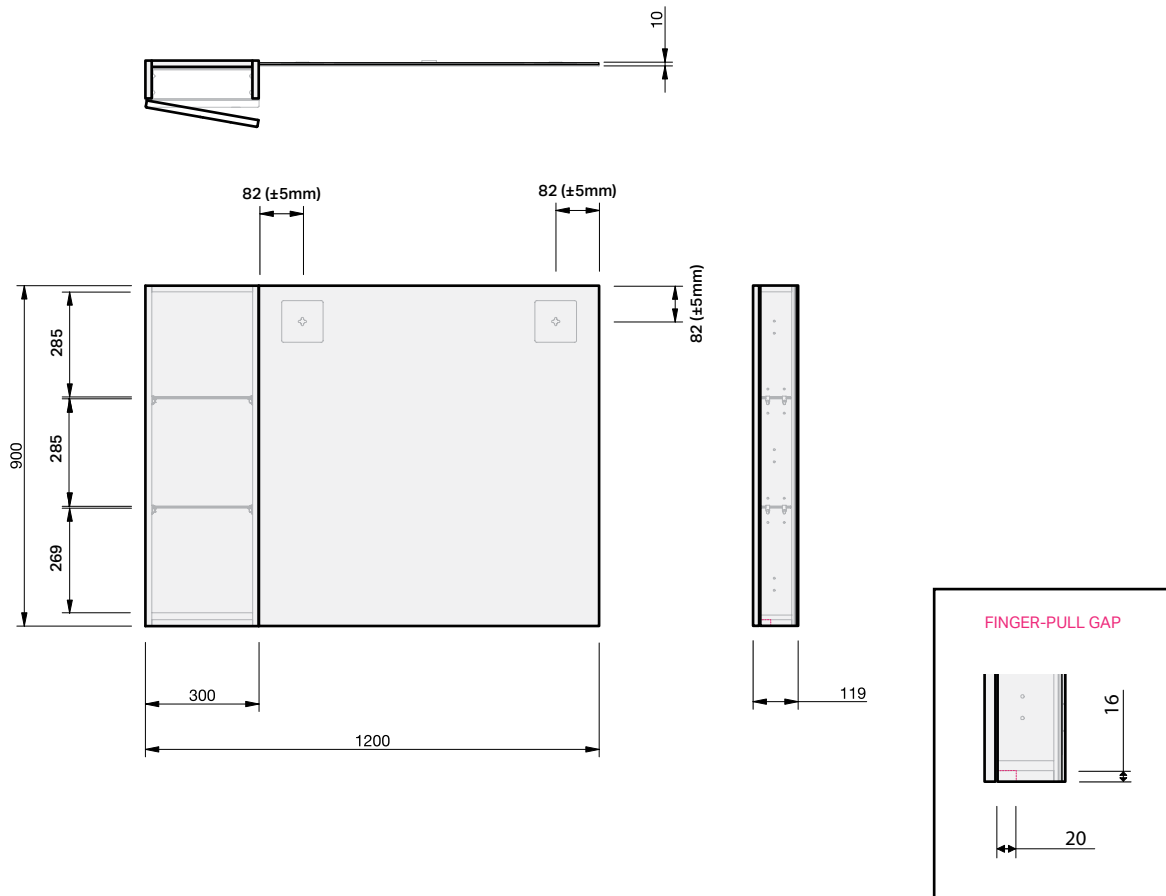

Flo 1200 1 Door Left

MIRROR CABINET SPECIFICATION

exclusive to
plumbingworld

Product Features

Product Code	9895L
Product Description	Flo Mirror Cabinet - 1200 Left
Cabinet Material*	Durashell®
Door Configuration	1 Door

IMPORTANT NOTE: Throughout this guide, dimensions may vary by ± 2 mm. Please read the installation manual for detailed information on installing the product. St. Michel pursues a policy of continuing improvement in design and manufacturing of its products. The right is therefore reserved to vary specifications without notice.