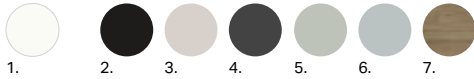

Flo 1200 1 Door Left

MIRROR CABINET SPECIFICATION

exclusive to
plumbingworld

Product Features

Product Code	9895L
Product Description	Flo Mirror Cabinet - 1200 Left
Cabinet Material*	Durashell®
Door Configuration	1 Door

*Both the cabinet front and sides are made of Durashell®, except for Baroque Woodgrain and Classic White Satin, which feature Durashell® fronts and matching Melamine sides (with Aqua Edge®).

Cabinet Finishes Available

- Flo F2 Finish** 1. Classic White Satin,
Flo F3 Finish 2. Black Satin, 3. Lana Grey Satin, 4. Slate Matte,
 5. Pistachio Matte, 6. Villa Blue Matte, 7. Baroque Woodgrain

INDICATES FINGER-PULL GAP -----