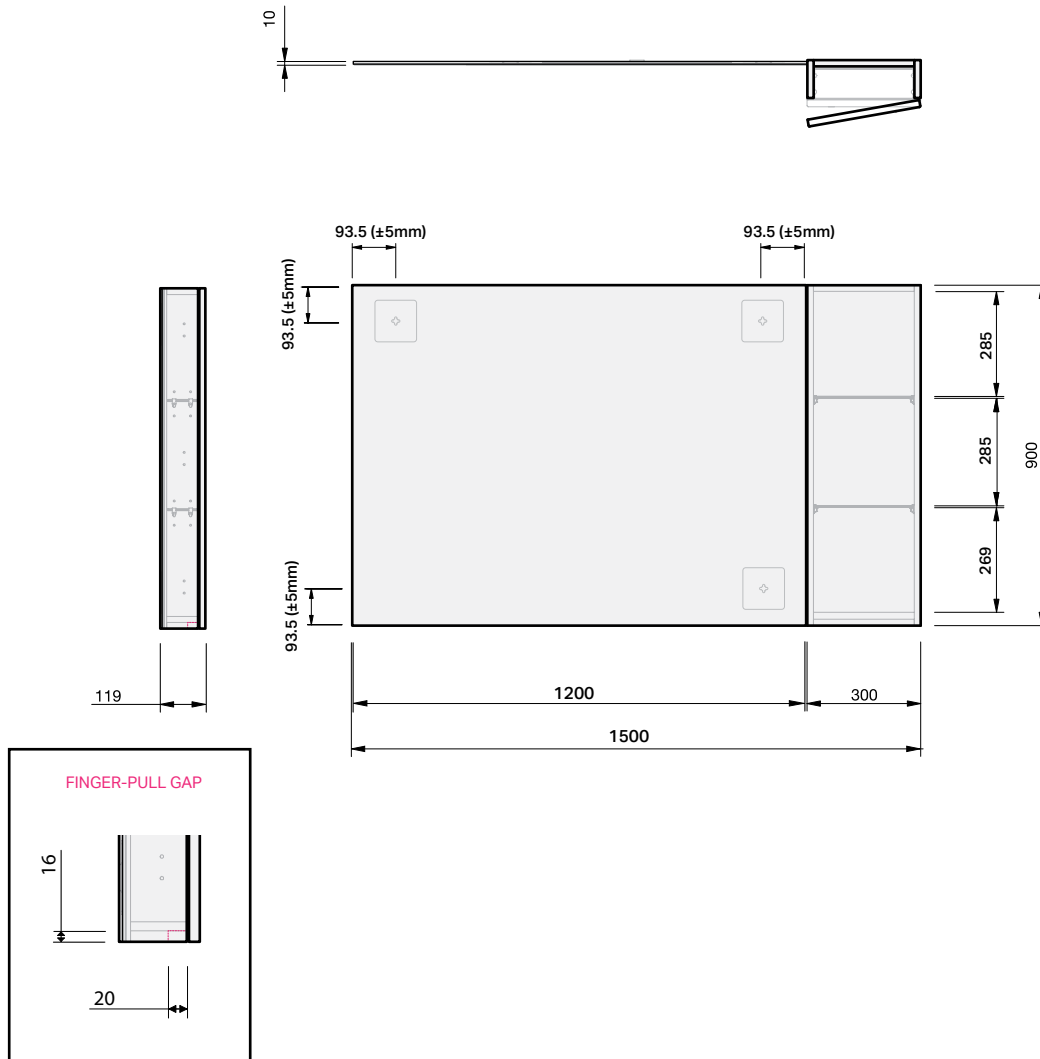

Flo 1500 1 Door Right

MIRROR CABINET SPECIFICATION

exclusive to
plumbingworld

Product Features

Product Code	9897R
Product Description	Flo Mirror Cabinet - 1500 Right
Cabinet Material*	Durashell®
Door Configuration	1 Door

*Both the cabinet front and sides are made of Durashell®, except for Baroque Woodgrain and Classic White Satin, which feature Durashell® fronts and matching Melamine sides (with Aqua Edge®).

Cabinet Finishes Available

IMPORTANT NOTE: Throughout this guide, dimensions may vary by ± 2 mm. Please read the installation manual for detailed information on installing the product. St. Michel pursues a policy of continuing improvement in design and manufacturing of its products. The right is therefore reserved to vary specifications without notice.