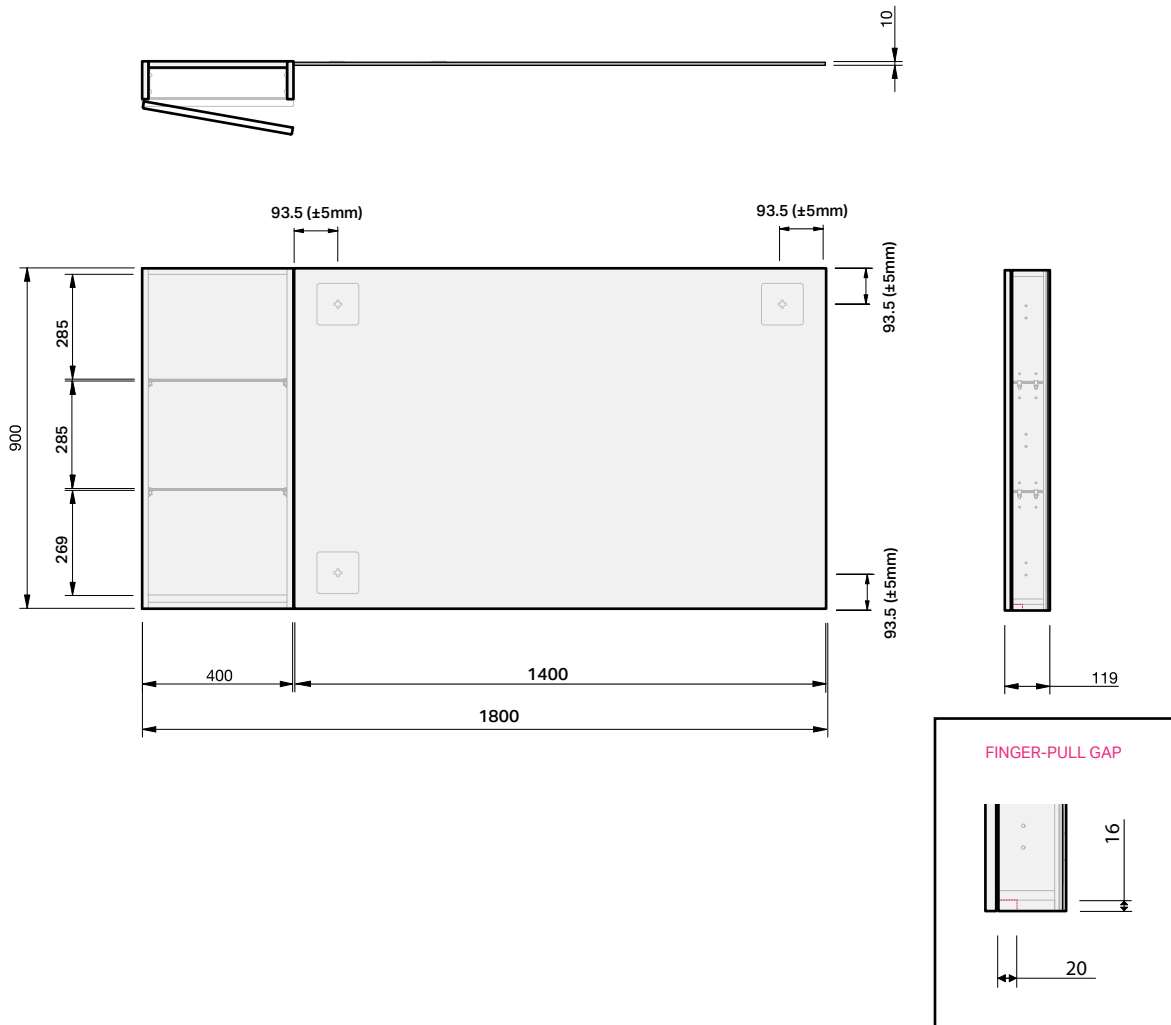

Flo 1800 1 Door Left

MIRROR CABINET SPECIFICATION

exclusive to
plumbingworld

Product Features

Product Code	9899L
Product Description	Flo Mirror Cabinet - 1800 Left
Cabinet Material*	Durashell®
Door Configuration	1 Door

IMPORTANT NOTE: Throughout this guide, dimensions may vary by ± 2 mm. Please read the installation manual for detailed information on installing the product. St. Michel pursues a policy of continuing improvement in design and manufacturing of its products. The right is therefore reserved to vary specifications without notice.