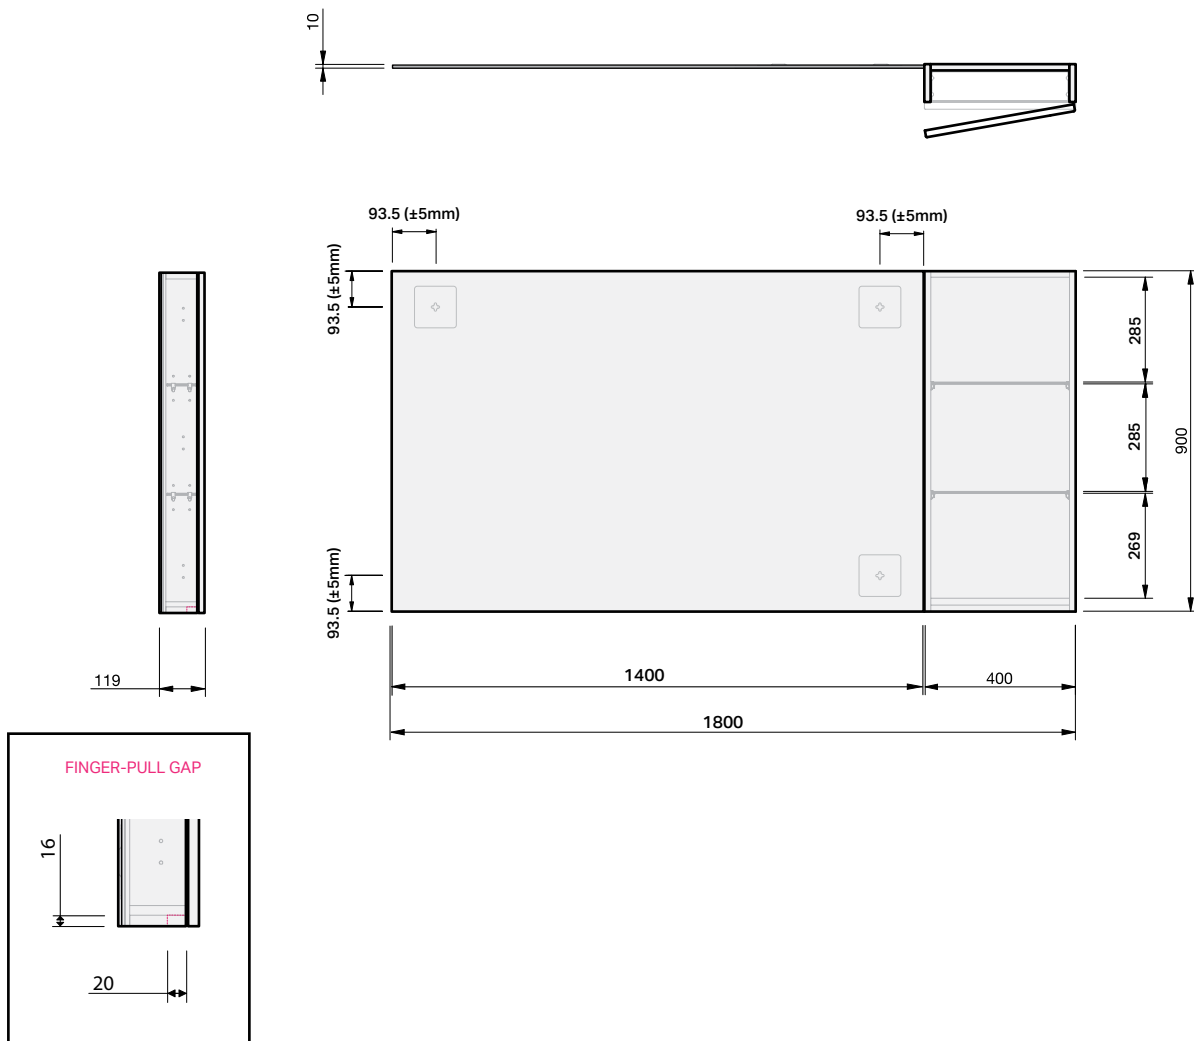

Flo 1800 1 Door Cabinet Right

MIRROR CABINET SPECIFICATION

exclusive to
plumbingworld

Product Features

Product Code	9899R
Product Description	Flo Mirror Cabinet - 1800 Right
Cabinet Material*	Durashell®
Door Configuration	1 Door

*Both the cabinet front and sides are made of Durashell®, except for Baroque Woodgrain and Classic White Satin, which feature Durashell® fronts and matching Melamine sides (with Aqua Edge®).

Cabinet Finishes Available

IMPORTANT NOTE: Throughout this guide, dimensions may vary by ± 2mm. Please read the installation manual for detailed information on installing the product. St. Michel pursues a policy of continuing improvement in design and manufacturing of its products. The right is therefore reserved to vary specifications without notice.