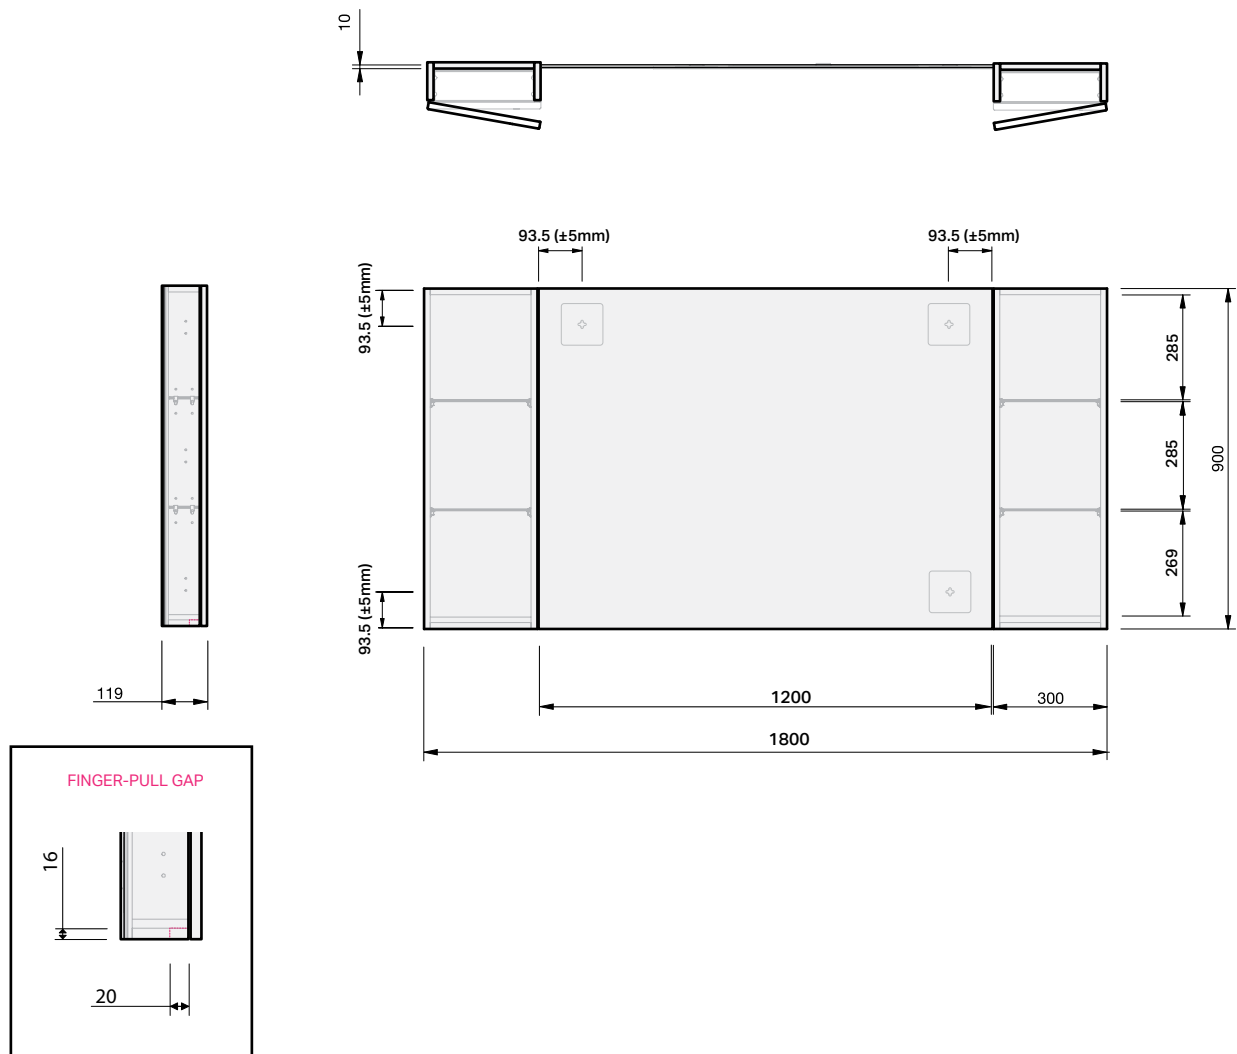

Flo 1800 2 Door

MIRROR CABINET SPECIFICATION

exclusive to
plumbingworld

Product Features

Product Code	9898
Product Description	Flo Mirror Cabinet - 1800
Cabinet Material*	Durashell®
Door Configuration	2 Door

*Both the cabinet front and sides are made of Durashell®, except for Baroque Woodgrain and Classic White Satin, which feature Durashell® fronts and matching Melamine sides (with Aqua Edge®).

Cabinet Finishes Available

IMPORTANT NOTE: Throughout this guide, dimensions may vary by ± 2mm. Please read the installation manual for detailed information on installing the product. St. Michel pursues a policy of continuing improvement in design and manufacturing of its products. The right is therefore reserved to vary specifications without notice.