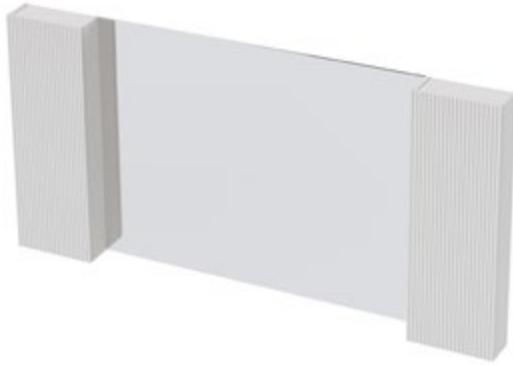

Flo 1800 2 Door

MIRROR CABINET SPECIFICATION

exclusive to
plumbingworld

Product Features

Product Code	9898
Product Description	Flo Mirror Cabinet - 1800
Cabinet Material*	Durashell®
Door Configuration	2 Door

*Both the cabinet front and sides are made of Durashell®, except for Baroque Woodgrain and Classic White Satin, which feature Durashell® fronts and matching Melamine sides (with Aqua Edge®).

Cabinet Finishes Available

- Flo F2 Finish** 1. Classic White Satin,
Flo F3 Finish 2. Black Satin, 3. Lana Grey Satin, 4. Slate Matte,
 5. Pistachio Matte, 6. Villa Blue Matte, 7. Baroque Woodgrain

INDICATES FINGER-PULL GAP -----