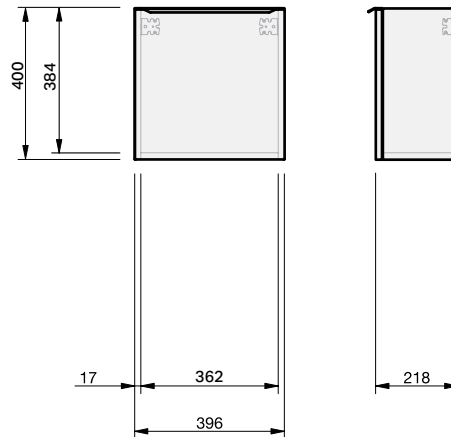

Misura 22 Console 400 Wall 1 Door

CABINET SPECIFICATION

Product Features

Product Code	9627
Product Description	Misura 22 Console - 400 Wall
Drawer Configuration	1 Door
Notes:	Drawings depict cabinet only

IMPORTANT NOTE: Throughout this guide, dimensions may vary by ± 2 mm. Please read the installation manual for detailed information on installing the product. St. Michel pursues a policy of continuing improvement in design and manufacturing of its products. The right is therefore reserved to vary specifications without notice.