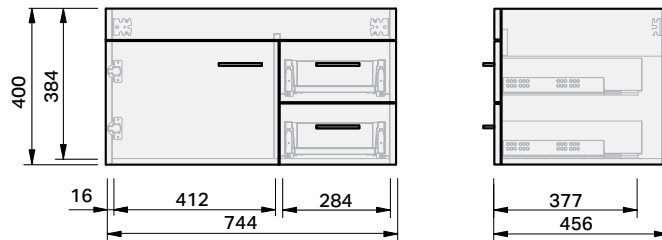

## 750 Wall 1 Door 2 Drawer Right

#### Product Features

Product Code	Console Vanity / 33903
Product Description	Roxy - Wall - 750
Drawer Configuration	1 Door / 2 Drawer Right
Notes:	Drawings depict cabinet only.

**IMPORTANT NOTE:** Throughout this guide, dimensions may vary by  $\pm 2$ mm. Please read the installation manual for detailed information on installing the product. St. Michel pursues a policy of continuing improvement in design and manufacturing of its products. The right is therefore reserved to vary specifications without notice.