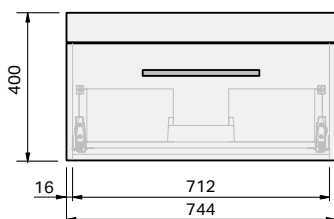

Roxy Console 750 Wall 1 Drawer

CABINET SPECIFICATION

Product Features

Product Code	Console Vanity / 34203
Product Description	Roxy - Wall - 750
Drawer Configuration	1 Drawer
Notes:	Drawings depict cabinet only.

IMPORTANT NOTE: Throughout this guide, dimensions may vary by ± 2 mm. Please read the installation manual for detailed information on installing the product. St. Michel pursues a policy of continuing improvement in design and manufacturing of its products. The right is therefore reserved to vary specifications without notice.