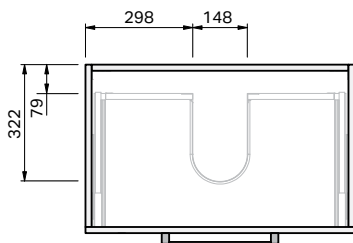

Roxy Console 750 Wall 1 Drawer

CABINET SPECIFICATION

Product Features

Product Code	Console Vanity / 34203
Product Description	Roxy - Wall - 750
Drawer Configuration	1 Drawer
Notes:	Drawings depict cabinet only.

IMPORTANT NOTE: Throughout this guide, dimensions may vary by ± 2 mm. Please read the installation manual for detailed information on installing the product. St. Michel pursues a policy of continuing improvement in design and manufacturing of its products. The right is therefore reserved to vary specifications without notice.