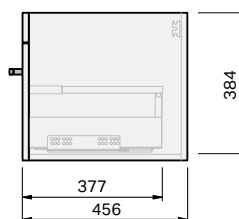

Roxy Console 750 Wall 1 Drawer

CABINET SPECIFICATION

Product Features

Product Code	Console Vanity / 34203
Product Description	Roxy - Wall - 750
Drawer Configuration	1 Drawer
Notes:	Drawings depict cabinet only.

IMPORTANT NOTE: Throughout this guide, dimensions may vary by ± 2 mm. Please read the installation manual for detailed information on installing the product. St. Michel pursues a policy of continuing improvement in design and manufacturing of its products. The right is therefore reserved to vary specifications without notice.