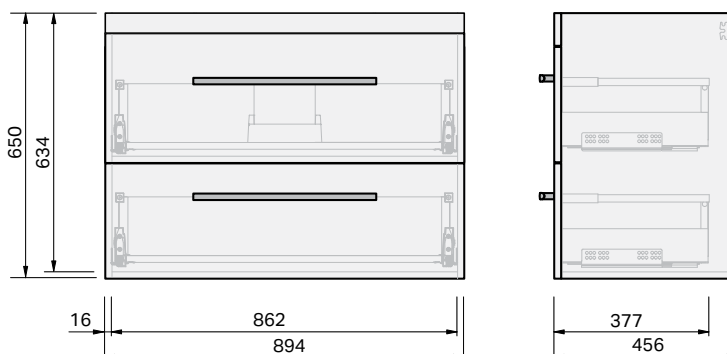

Roxy Console

900 Wall 2 Drawer

CABINET SPECIFICATION

Product Features

Product Code	Console Vanity / 34305
Product Description	Roxy - Wall - 900
Drawer Configuration	2 Drawer
Notes:	Drawings depict cabinet only.

IMPORTANT NOTE: Throughout this guide, dimensions may vary by ± 2 mm. Please read the installation manual for detailed information on installing the product. St. Michel pursues a policy of continuing improvement in design and manufacturing of its products. The right is therefore reserved to vary specifications without notice.