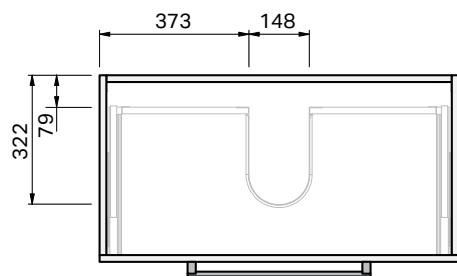

Roxy Console

900 Wall 2 Drawer

CABINET SPECIFICATION

Product Features

Product Code	Console Vanity / 34305
Product Description	Roxy - Wall - 900
Drawer Configuration	2 Drawer
Notes:	Drawings depict cabinet only.

IMPORTANT NOTE: Throughout this guide, dimensions may vary by ± 2 mm. Please read the installation manual for detailed information on installing the product. St. Michel pursues a policy of continuing improvement in design and manufacturing of its products. The right is therefore reserved to vary specifications without notice.