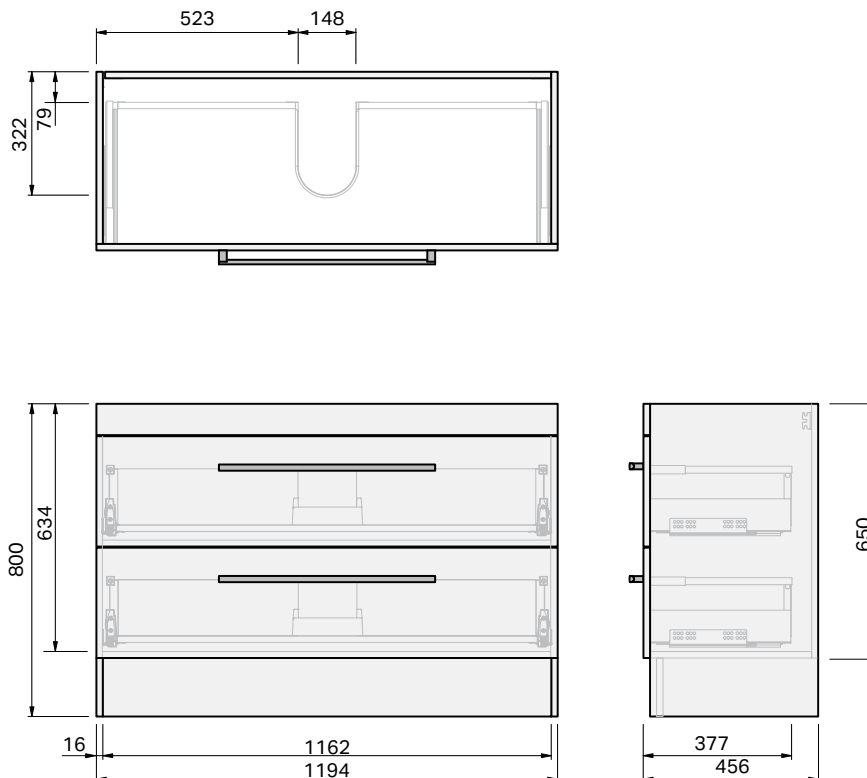

Roxy Console

1200 Floor 2 Drawer

CABINET SPECIFICATION

Product Features

Product Code	Console Vanity / 57303
Product Description	Roxy - Floor - 1200
Drawer Configuration	2 Drawer
Notes:	Drawings depict cabinet only.

IMPORTANT NOTE: Throughout this guide, dimensions may vary by ± 2 mm. Please read the installation manual for detailed information on installing the product. St. Michel pursues a policy of continuing improvement in design and manufacturing of its products. The right is therefore reserved to vary specifications without notice.