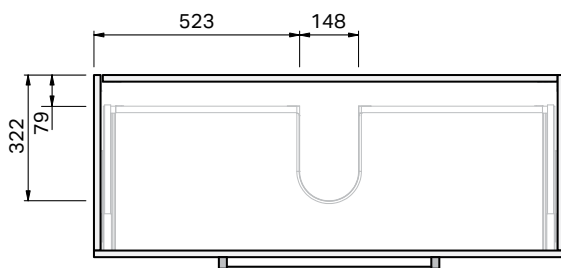

Roxy Console

1200 Wall 2 Drawer

CABINET SPECIFICATION

Product Features

Product Code	Console Vanity / 34405
Product Description	Roxy - Wall - 1200
Drawer Configuration	2 Drawer
Notes:	Drawings depict cabinet only.

IMPORTANT NOTE: Throughout this guide, dimensions may vary by ± 2 mm. Please read the installation manual for detailed information on installing the product. St. Michel pursues a policy of continuing improvement in design and manufacturing of its products. The right is therefore reserved to vary specifications without notice.