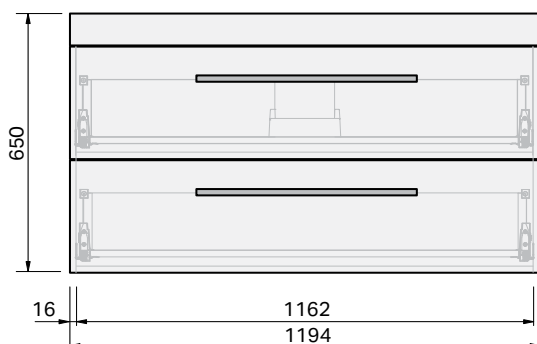

Roxy Console

1200 Wall 2 Drawer

CABINET SPECIFICATION

Product Features

Product Code	Console Vanity / 34405
Product Description	Roxy - Wall - 1200
Drawer Configuration	2 Drawer
Notes:	Drawings depict cabinet only.

IMPORTANT NOTE: Throughout this guide, dimensions may vary by ± 2 mm. Please read the installation manual for detailed information on installing the product. St. Michel pursues a policy of continuing improvement in design and manufacturing of its products. The right is therefore reserved to vary specifications without notice.