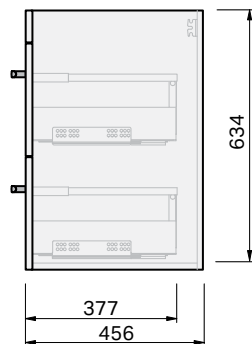

Roxy Console

1200 Wall 2 Drawer

CABINET SPECIFICATION

Product Features

Product Code	Console Vanity / 34405
Product Description	Roxy - Wall - 1200
Drawer Configuration	2 Drawer
Notes:	Drawings depict cabinet only.

IMPORTANT NOTE: Throughout this guide, dimensions may vary by ± 2 mm. Please read the installation manual for detailed information on installing the product. St. Michel pursues a policy of continuing improvement in design and manufacturing of its products. The right is therefore reserved to vary specifications without notice.