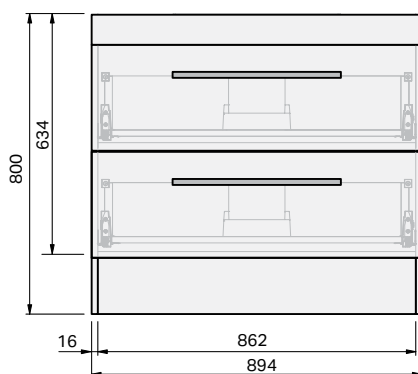

# Roxy Benchtop 900 Floor 2 Drawer

## CABINET SPECIFICATION

### Product Features

Product Code	Benchtop Vanity / 57203BT
Product Description	Roxy - Floor - 900
Drawer Configuration	2 Drawer
Notes:	Drawings depict cabinet only.

**IMPORTANT NOTE:** Throughout this guide, dimensions may vary by  $\pm 2$ mm. Please read the installation manual for detailed information on installing the product. St. Michel pursues a policy of continuing improvement in design and manufacturing of its products. The right is therefore reserved to vary specifications without notice.