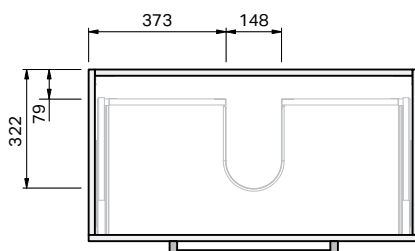

# Roxy Benchtop 900 Floor 2 Drawer

### Product Features

Product Code	Benchtop Vanity / 57203BT
Product Description	Roxy - Floor - 900
Drawer Configuration	2 Drawer
Notes:	Drawings depict cabinet only.

**IMPORTANT NOTE:** Throughout this guide, dimensions may vary by  $\pm 2$ mm. Please read the installation manual for detailed information on installing the product. St. Michel pursues a policy of continuing improvement in design and manufacturing of its products. The right is therefore reserved to vary specifications without notice.