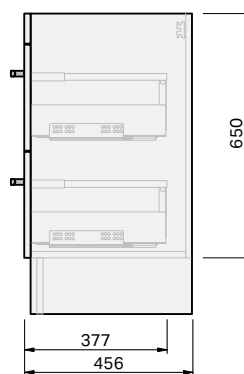

# Roxy Benchtop 900 Floor 2 Drawer

## CABINET SPECIFICATION

### Product Features

Product Code	Benchtop Vanity / 57203BT
Product Description	Roxy - Floor - 900
Drawer Configuration	2 Drawer
Notes:	Drawings depict cabinet only.

**IMPORTANT NOTE:** Throughout this guide, dimensions may vary by  $\pm 2$ mm. Please read the installation manual for detailed information on installing the product. St. Michel pursues a policy of continuing improvement in design and manufacturing of its products. The right is therefore reserved to vary specifications without notice.