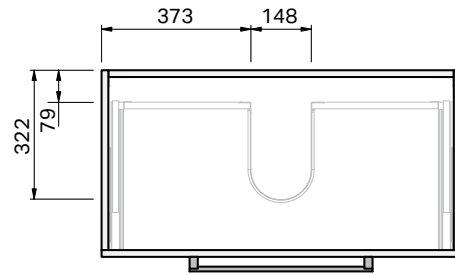

# Roxy Benchtop 900 Wall 2 Drawer

### Product Features

Product Code	Benchtop Vanity / 34305BT
Product Description	Roxy - Wall - 900
Drawer Configuration	2 Drawer
Notes:	Drawings depict cabinet only.

**IMPORTANT NOTE:** Throughout this guide, dimensions may vary by  $\pm 2$ mm. Please read the installation manual for detailed information on installing the product. St. Michel pursues a policy of continuing improvement in design and manufacturing of its products. The right is therefore reserved to vary specifications without notice.