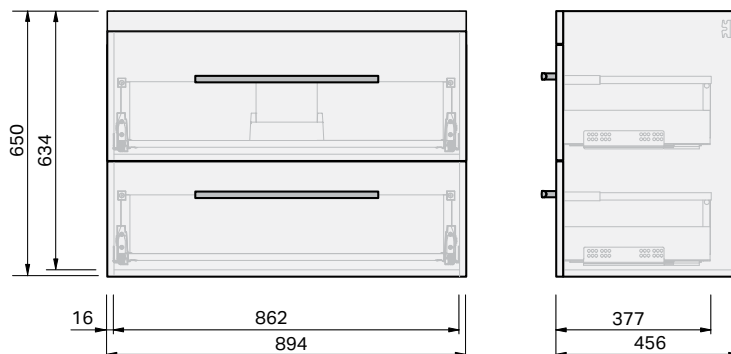

# Roxy Benchtop 900 Wall 2 Drawer

## CABINET SPECIFICATION

### Product Features

Product Code	Benchtop Vanity / 34305BT
Product Description	Roxy - Wall - 900
Drawer Configuration	2 Drawer
Notes:	Drawings depict cabinet only.

**IMPORTANT NOTE:** Throughout this guide, dimensions may vary by  $\pm 2$ mm. Please read the installation manual for detailed information on installing the product. St. Michel pursues a policy of continuing improvement in design and manufacturing of its products. The right is therefore reserved to vary specifications without notice.