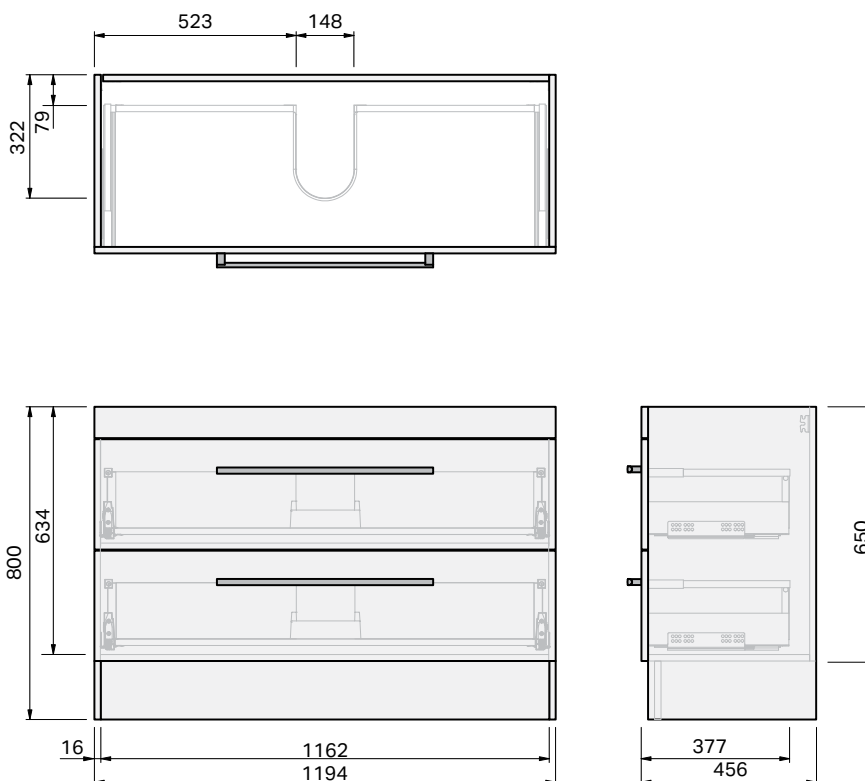

# Roxy Benchtop 1200 Floor 2 Drawer

## CABINET SPECIFICATION

### Product Features

Product Code	Benchtop Vanity / 57303BT
Product Description	Roxy - Floor - 1200
Drawer Configuration	2 Drawer
Notes:	Drawings depict cabinet only.

**IMPORTANT NOTE:** Throughout this guide, dimensions may vary by  $\pm 2$ mm. Please read the installation manual for detailed information on installing the product. St. Michel pursues a policy of continuing improvement in design and manufacturing of its products. The right is therefore reserved to vary specifications without notice.