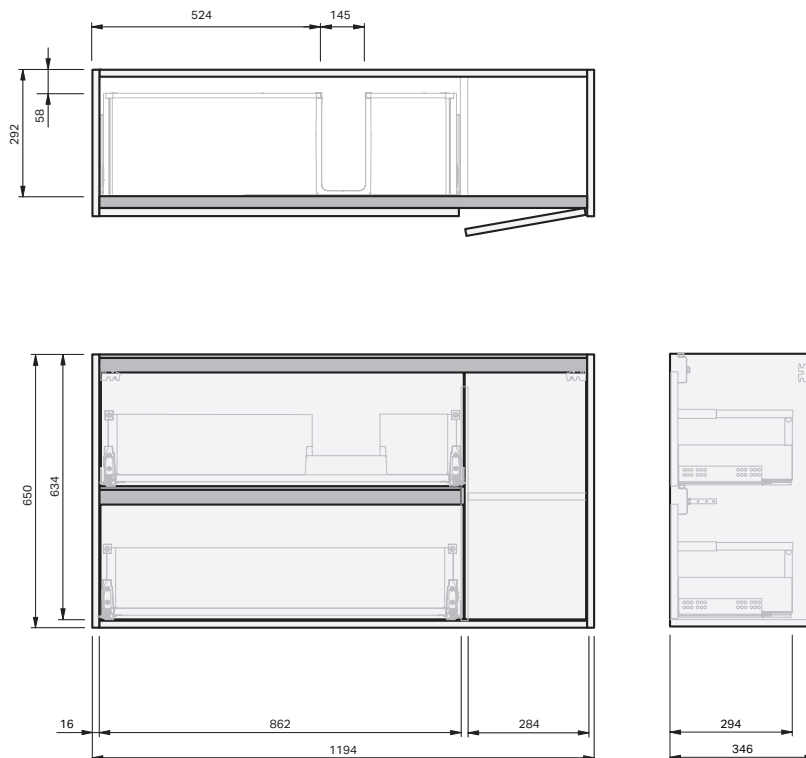

City 35

1200 Wall 1 Door 2 Drawer Left

CABINET SPECIFICATION

Product Features

Product Code	Console Vanity / 2431
Product Description	City 35 - Wall - 1200
Drawer Configuration	1 Door / 2 Drawer Left
Notes:	Drawings depict cabinet only. This model includes Onda Storage, Type D.

IMPORTANT NOTE: Throughout this guide, dimensions may vary by ± 2 mm. Please read the installation manual for detailed information on installing the product. St. Michel pursues a policy of continuing improvement in design and manufacturing of its products. The right is therefore reserved to vary specifications without notice.