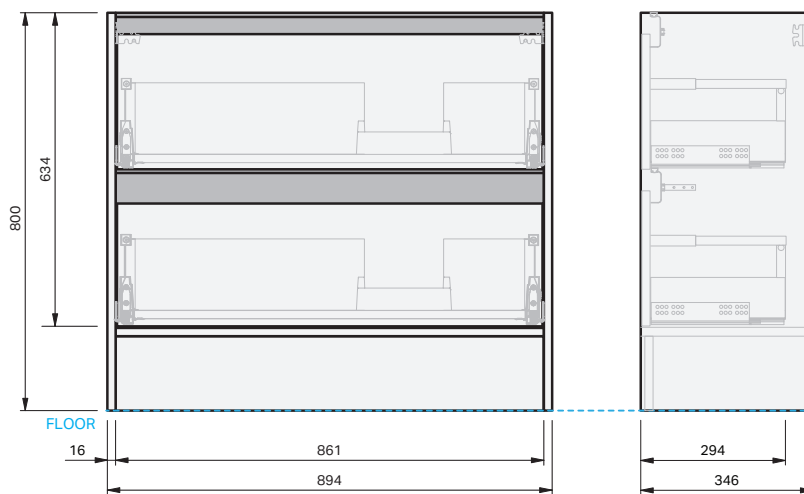

City 35

900L Floor 2 Drawer

CABINET SPECIFICATION

Product Features

Product Code	Console Vanity / 2426
Product Description	City 35 - Floor - 900L
Drawer Configuration	2 Drawer
Notes:	Drawings depict cabinet only. This model includes Onda Storage, Type D.

IMPORTANT NOTE: Throughout this guide, dimensions may vary by ± 2 mm. Please read the installation manual for detailed information on installing the product. St. Michel pursues a policy of continuing improvement in design and manufacturing of its products. The right is therefore reserved to vary specifications without notice.