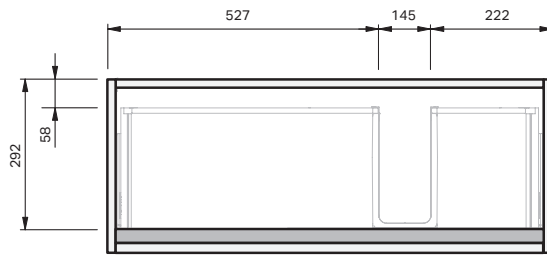

City 35

900L Floor 2 Drawer

CABINET SPECIFICATION

Product Features

Product Code	Console Vanity / 2426
Product Description	City 35 - Floor - 900L
Drawer Configuration	2 Drawer
Notes:	Drawings depict cabinet only. This model includes Onda Storage, Type D.

IMPORTANT NOTE: Throughout this guide, dimensions may vary by ± 2 mm. Please read the installation manual for detailed information on installing the product. St. Michel pursues a policy of continuing improvement in design and manufacturing of its products. The right is therefore reserved to vary specifications without notice.