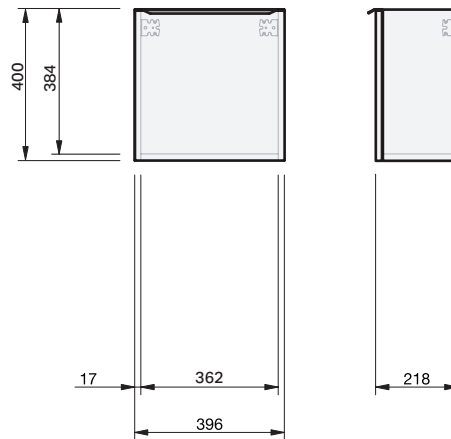

# Misura 22 Benchtop 400 Wall 1 Door

## CABINET SPECIFICATION

### Product Features

Product Code	Benchtop Vanity / 9630BT
Product Description	Misura 22 Benchtop - 400 Wall
Drawer Configuration	1 Door
Notes:	Drawings depict cabinet only. Door can be left or right hinged. Basin / Benchtop is reversible.

**IMPORTANT NOTE:** Throughout this guide, dimensions may vary by  $\pm 2$ mm. Please read the installation manual for detailed information on installing the product. St. Michel pursues a policy of continuing improvement in design and manufacturing of its products. The right is therefore reserved to vary specifications without notice.