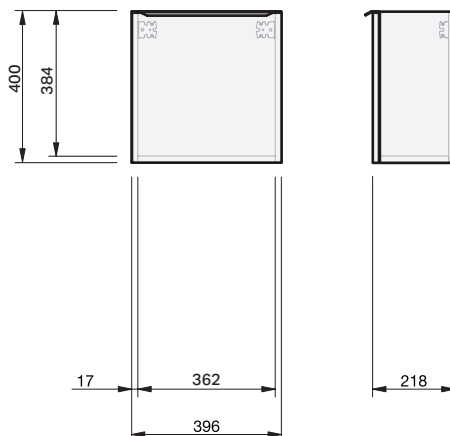

Misura 22 Console 400 Wall 1 Door

CABINET SPECIFICATION

Product Features

Product Code	Console Vanity / 9627 Console Vanity / 9628
Product Description	Misura 22 - 400 Wall
Drawer Configuration	1 Door
Notes:	Drawings depict cabinet only. Door can be left or right hinged. Basin / Benchtop is reversible.

IMPORTANT NOTE: Throughout this guide, dimensions may vary by ± 2 mm. Please read the installation manual for detailed information on installing the product. St. Michel pursues a policy of continuing improvement in design and manufacturing of its products. The right is therefore reserved to vary specifications without notice.