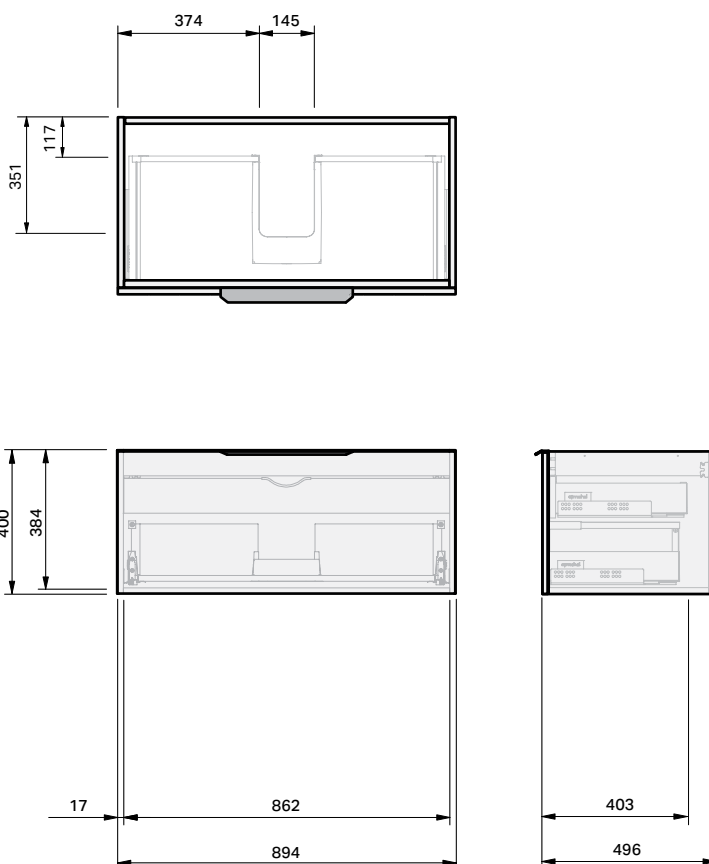

Misura 50 Benchtop 900 Wall 1 Drawer + Concealed Drawer

CABINET SPECIFICATION

Product Features

Product Code	Benchtop Vanity / 9513BT
Product Description	Misura 50 Benchtop - Wall - 900
Drawer Configuration	1 Drawer + Concealed Drawer
Notes:	Drawings depict cabinet only. Vanity includes Onda Storage system Type B.

IMPORTANT NOTE: Throughout this guide, dimensions may vary by ± 2 mm. Please read the installation manual for detailed information on installing the product. St. Michel pursues a policy of continuing improvement in design and manufacturing of its products. The right is therefore reserved to vary specifications without notice.