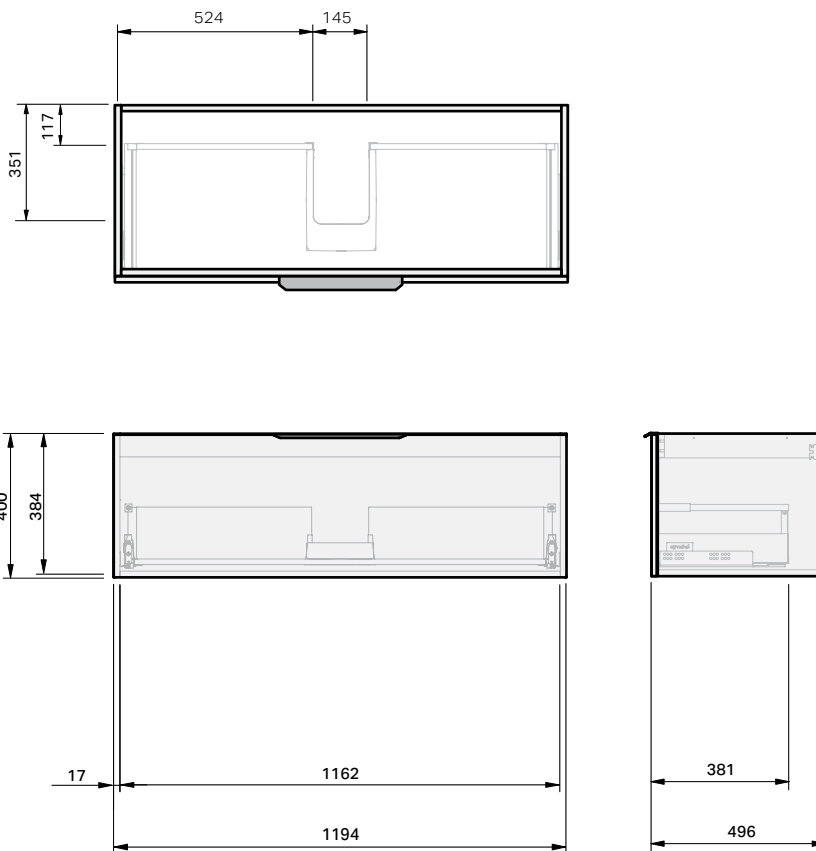

Misura 50 Benchtop 1200 Wall 1 Drawer

CABINET SPECIFICATION

Product Features

Product Code	Benchtop Vanity / 9518BT
Product Description	Misura 50 Benchtop - Wall - 1200
Drawer Configuration	1 Drawer
Notes:	Drawings depict cabinet only. Vanity includes Onda Storage system Type B.

IMPORTANT NOTE: Throughout this guide, dimensions may vary by ± 2 mm. Please read the installation manual for detailed information on installing the product. St. Michel pursues a policy of continuing improvement in design and manufacturing of its products. The right is therefore reserved to vary specifications without notice.