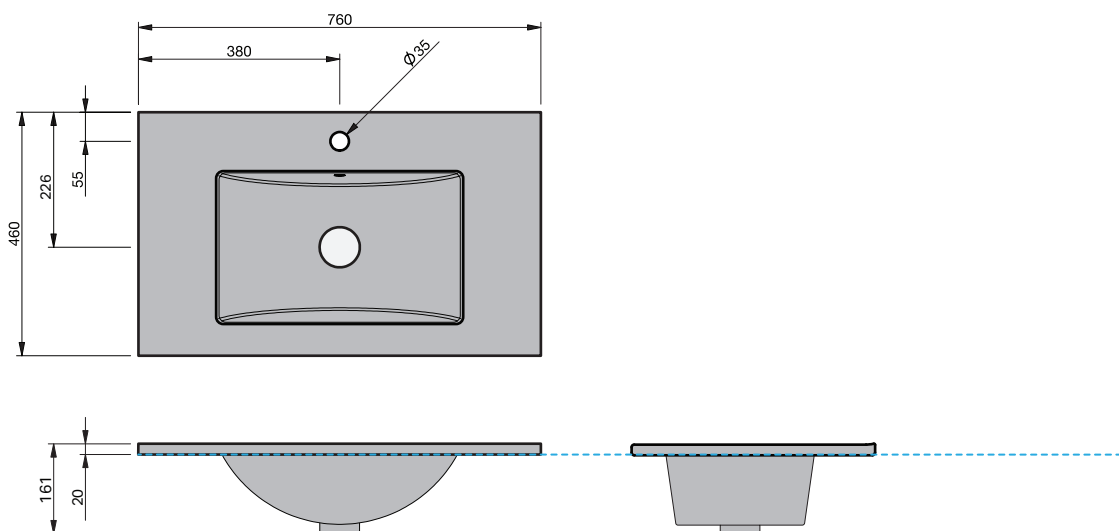

Rubik 750

BASIN SPECIFICATION

Product Features

Product Code	Gloss White / 23901 Matte White / 29720
Type of basin	Console
Material of basin	Ceramic
Capacity of basin	6.5 litre
Overflow Configuration	Overflow supplied Max tap flow rate of 9 ltrs / minute
Colour Options	Gloss White Matte White

- The basin must be sealed to the top with an acetic cured silicone sealant.
- Epoxy type sealants must not be used.

INDICATES FURNITURE TOP SURFACE -----

IMPORTANT NOTE: Throughout this guide, dimensions may vary by ± 5 mm. Please read the installation manual for detailed information on installing the product. St. Michel pursues a policy of continuing improvement in design and manufacturing of its products. The right is therefore reserved to vary specifications without notice.