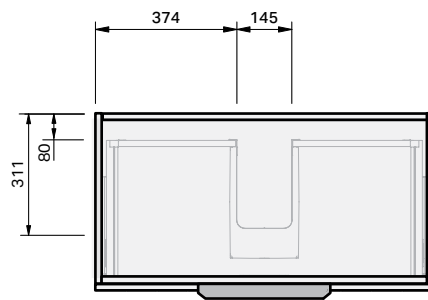

Misura 46 Console 900 Wall 2 Drawer

CABINET SPECIFICATION

Product Features

Product Code	Console Vanity / 9661 Console Vanity / 9669
Product Description	Misura 46 - Wall - 900
Drawer Configuration	2 Drawer
Notes:	Drawings depict cabinet only. Vanity includes Onda Storage system Type B.

IMPORTANT NOTE: Throughout this guide, dimensions may vary by ± 2 mm. Please read the installation manual for detailed information on installing the product. St. Michel pursues a policy of continuing improvement in design and manufacturing of its products. The right is therefore reserved to vary specifications without notice.