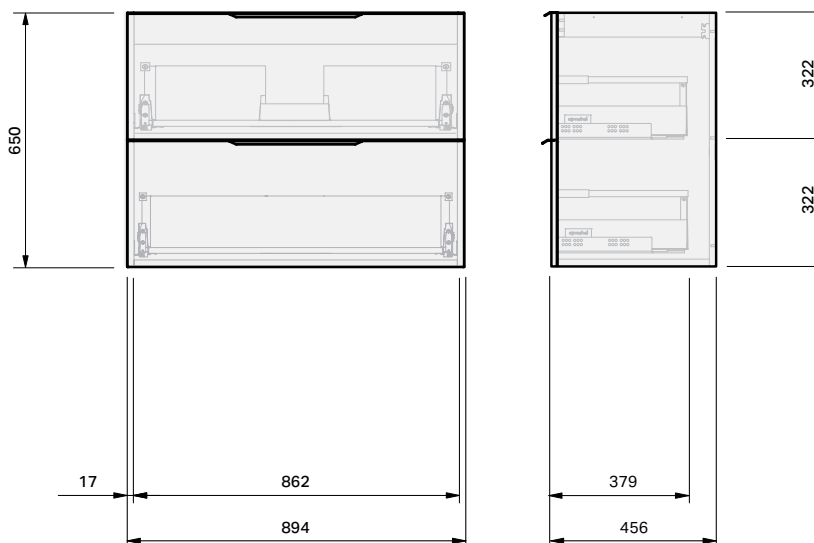

Misura 46 Console 900 Wall 2 Drawer

CABINET SPECIFICATION

Product Features

Product Code	Console Vanity / 9661 Console Vanity / 9669
Product Description	Misura 46 - Wall - 900
Drawer Configuration	2 Drawer
Notes:	Drawings depict cabinet only. Vanity includes Onda Storage system Type B.

IMPORTANT NOTE: Throughout this guide, dimensions may vary by ± 2 mm. Please read the installation manual for detailed information on installing the product. St. Michel pursues a policy of continuing improvement in design and manufacturing of its products. The right is therefore reserved to vary specifications without notice.