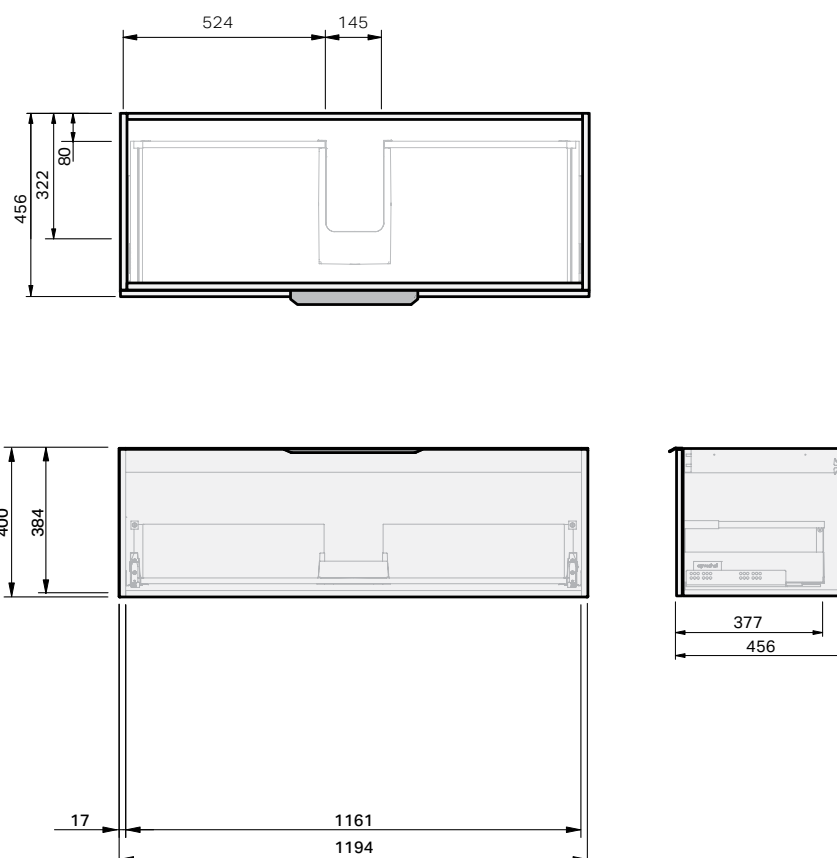

Misura 46 Console 1200 Wall 1 Drawer

CABINET SPECIFICATION

Product Features

Product Code	Console Vanity / 9646 Console Vanity / 9654
Product Description	Misura 46 - Wall - 1200
Drawer Configuration	1 Drawer
Notes:	Drawings depict cabinet only. Vanity includes Onda Storage system Type B.

IMPORTANT NOTE: Throughout this guide, dimensions may vary by ± 2 mm. Please read the installation manual for detailed information on installing the product. St. Michel pursues a policy of continuing improvement in design and manufacturing of its products. The right is therefore reserved to vary specifications without notice.