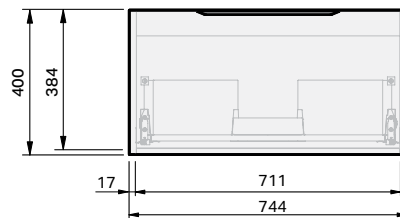

Misura 46 Console 750 Wall 1 Drawer

CABINET SPECIFICATION

Product Features

| | |
|----------------------|--|
| Product Code | Console Vanity / 9642 Console Vanity / 9650 |
| Product Description | Misura 46 - Wall - 750 |
| Drawer Configuration | 1 Drawer |
| Notes: | Drawings depict cabinet only. Vanity includes Onda Storage system Type A. |

IMPORTANT NOTE: Throughout this guide, dimensions may vary by ± 2 mm. Please read the installation manual for detailed information on installing the product. St. Michel pursues a policy of continuing improvement in design and manufacturing of its products. The right is therefore reserved to vary specifications without notice.