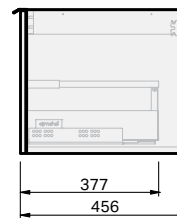

Misura 46 Console 750 Wall 1 Drawer

CABINET SPECIFICATION

Product Features

| | |
|----------------------|--|
| Product Code | Console Vanity / 9642 Console Vanity / 9650 |
| Product Description | Misura 46 - Wall - 750 |
| Drawer Configuration | 1 Drawer |
| Notes: | Drawings depict cabinet only. Vanity includes Onda Storage system Type A. |

IMPORTANT NOTE: Throughout this guide, dimensions may vary by ± 2 mm. Please read the installation manual for detailed information on installing the product. St. Michel pursues a policy of continuing improvement in design and manufacturing of its products. The right is therefore reserved to vary specifications without notice.