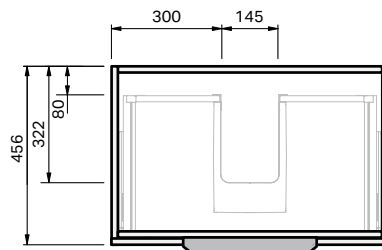

Misura 46 Console 750 Wall 1 Drawer

CABINET SPECIFICATION

Product Features

| | |
|----------------------|--|
| Product Code | Console Vanity / 9642 Console Vanity / 9650 |
| Product Description | Misura 46 - Wall - 750 |
| Drawer Configuration | 1 Drawer |
| Notes: | Drawings depict cabinet only. Vanity includes Onda Storage system Type A. |

IMPORTANT NOTE: Throughout this guide, dimensions may vary by ± 2 mm. Please read the installation manual for detailed information on installing the product. St. Michel pursues a policy of continuing improvement in design and manufacturing of its products. The right is therefore reserved to vary specifications without notice.