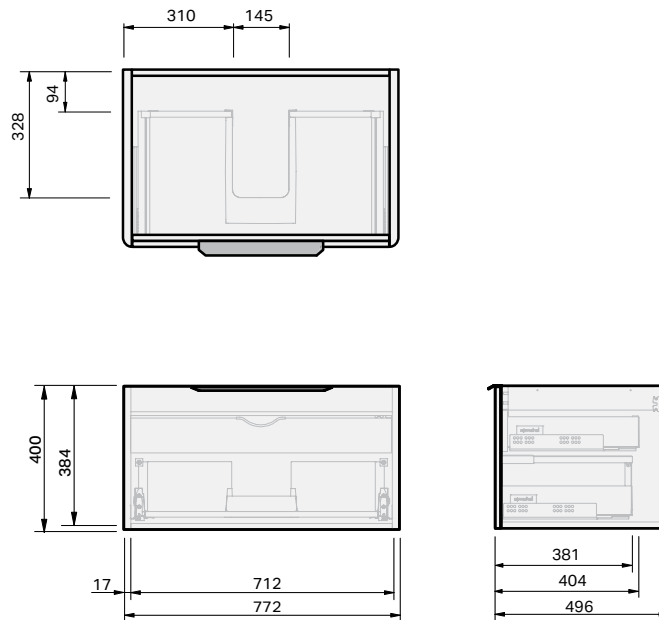

Loft 50 Benchtop 785 Wall 1 Drawer

CABINET SPECIFICATION

Product Features

Product Code	Benchtop Vanity / 8837BT Benchtop Vanity + Concealed Drawer / 8838BT
Product Description	Loft 50 - Wall - 785
Drawer Configuration	1 Drawer
Notes:	<p>Drawings depict cabinet only and display all concealed drawers.</p> <p>Plumbing positioning still applies if your cabinet code is listed in this document and your concealed drawer configuration differs from image shown.</p> <p>Vanity includes Onda Storage system Type A.</p>

IMPORTANT NOTE: Throughout this guide, dimensions may vary by ± 2 mm. Please read the installation manual for detailed information on installing the product. St. Michel pursues a policy of continuing improvement in design and manufacturing of its products. The right is therefore reserved to vary specifications without notice.