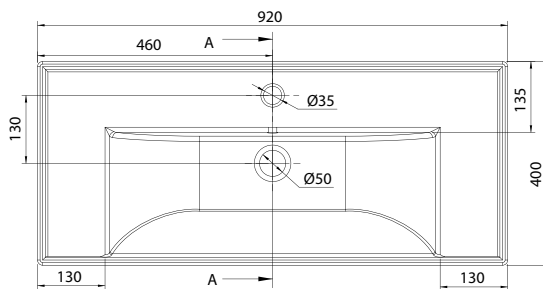

ML 900 Slim

BASIN SPECIFICATION

Product Features

Product Code	Gloss White / 2305
Type of basin	Console
Material of basin	Ceramic
Capacity of basin	5.5 litre
Overflow Configuration	Overflow supplied
Standard Tap Size	35mm
Standard Waste Size	32mm
Basin Depth	110mm
Colour Options	Gloss White

- The basin must be sealed to the top with an acetic cured silicone sealant.
- Epoxy type sealants must not be used.
- Can be wall hung.

IMPORTANT NOTE: Throughout this guide, dimensions may vary by ± 5 mm. Please read the installation manual for detailed information on installing the product. St. Michel pursues a policy of continuing improvement in design and manufacturing of its products. The right is therefore reserved to vary specifications without notice.