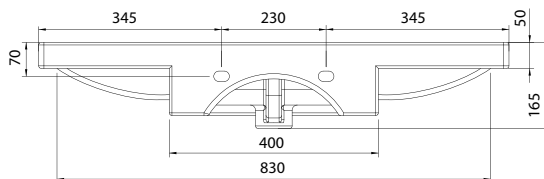

ML 900 Slim

BASIN SPECIFICATION

Product Features

Product Code	Gloss White / 2305
Type of basin	Console
Material of basin	Ceramic
Capacity of basin	5.5 litre
Overflow Configuration	Overflow supplied
Standard Tap Size	35mm
Standard Waste Size	32mm
Basin Depth	110mm
Colour Options	Gloss White

- The basin must be sealed to the top with an acetic cured silicone sealant.
- Epoxy type sealants must not be used.
- Can be wall hung.

IMPORTANT NOTE: Throughout this guide, dimensions may vary by ± 5 mm. Please read the installation manual for detailed information on installing the product. St. Michel pursues a policy of continuing improvement in design and manufacturing of its products. The right is therefore reserved to vary specifications without notice.