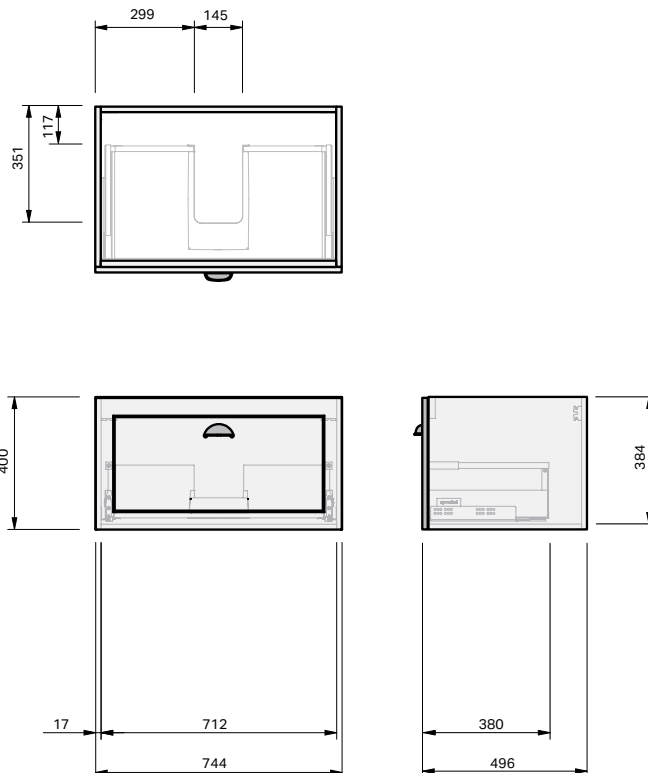

London 50 Benchtop 750 Wall 1 Drawer

CABINET SPECIFICATION

Product Features

| | |
|----------------------|-------------------------------|
| Product Code | Benchtop Vanity / 1309BT |
| Product Description | London 50 - Wall - 750 |
| Drawer Configuration | 1 Drawer |
| Notes: | Drawings depict cabinet only. |

IMPORTANT NOTE: Throughout this guide, dimensions may vary by ± 2 mm. Please read the installation manual for detailed information on installing the product. St. Michel pursues a policy of continuing improvement in design and manufacturing of its products. The right is therefore reserved to vary specifications without notice.