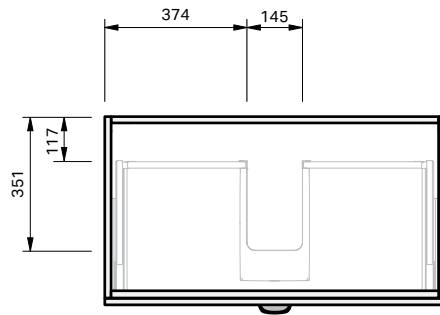

London 50 Benchtop 900 Wall 1 Drawer

CABINET SPECIFICATION

Product Features

Product Code	Benchtop Vanity / 1310BT
Product Description	London 50 - Wall - 900
Drawer Configuration	1 Drawer
Notes:	Drawings depict cabinet only.

IMPORTANT NOTE: Throughout this guide, dimensions may vary by ± 2 mm. Please read the installation manual for detailed information on installing the product. St. Michel pursues a policy of continuing improvement in design and manufacturing of its products. The right is therefore reserved to vary specifications without notice.