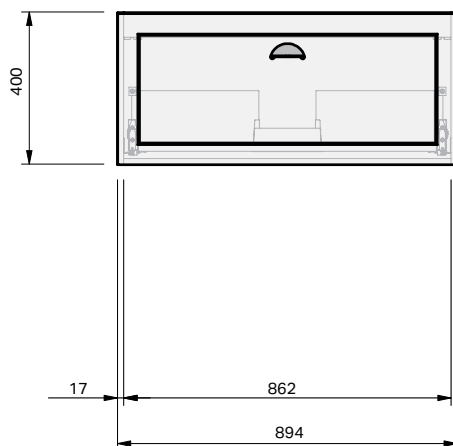

London 50 Benchtop 900 Wall 1 Drawer

CABINET SPECIFICATION

Product Features

Product Code	Benchtop Vanity / 1310BT
Product Description	London 50 - Wall - 900
Drawer Configuration	1 Drawer
Notes:	Drawings depict cabinet only.

IMPORTANT NOTE: Throughout this guide, dimensions may vary by ± 2 mm. Please read the installation manual for detailed information on installing the product. St. Michel pursues a policy of continuing improvement in design and manufacturing of its products. The right is therefore reserved to vary specifications without notice.