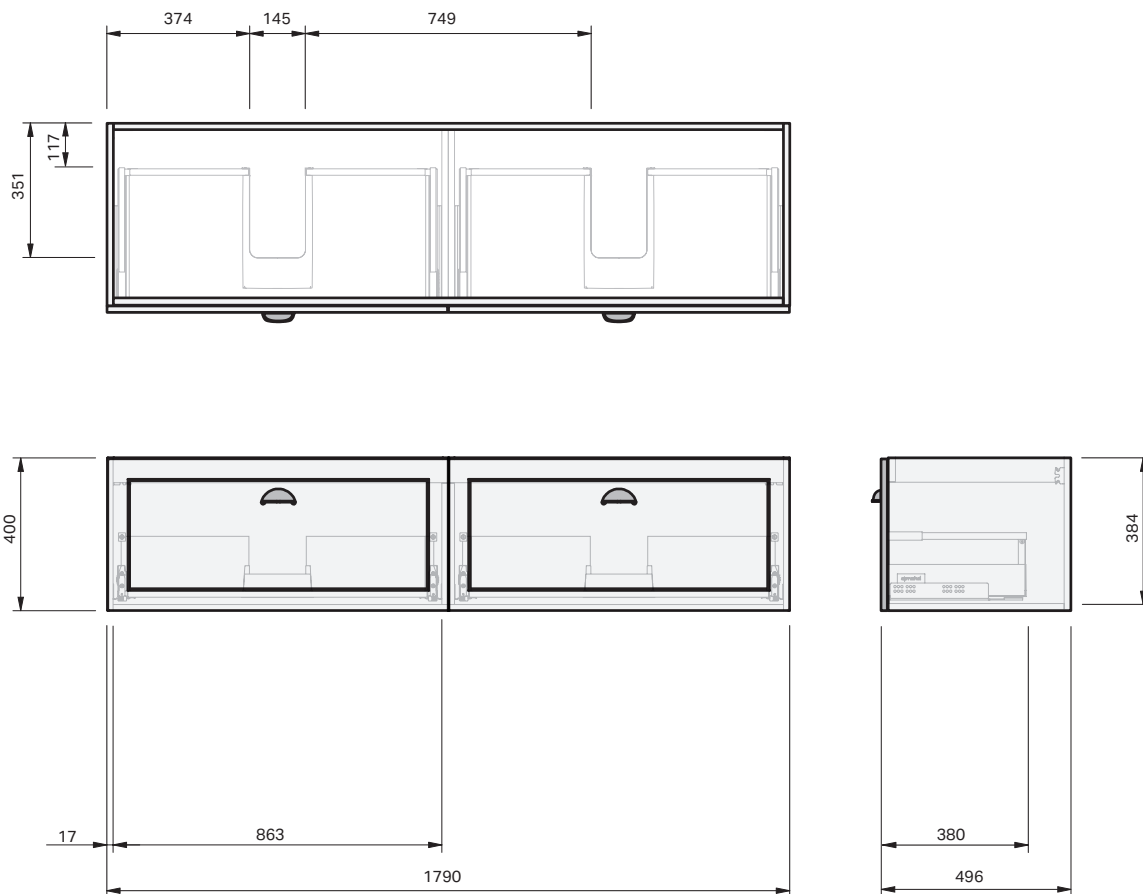

London 50 Benchtop 1800DB Wall 2 Drawer

CABINET SPECIFICATION

Product Features

Product Code	Benchtop Vanity / 1317BT
Product Description	London 50 - Wall - 1800DB
Drawer Configuration	2 Drawer
Notes:	Drawings depict cabinet only.

IMPORTANT NOTE: Throughout this guide, dimensions may vary by ± 2 mm. Please read the installation manual for detailed information on installing the product. St. Michel pursues a policy of continuing improvement in design and manufacturing of its products. The right is therefore reserved to vary specifications without notice.