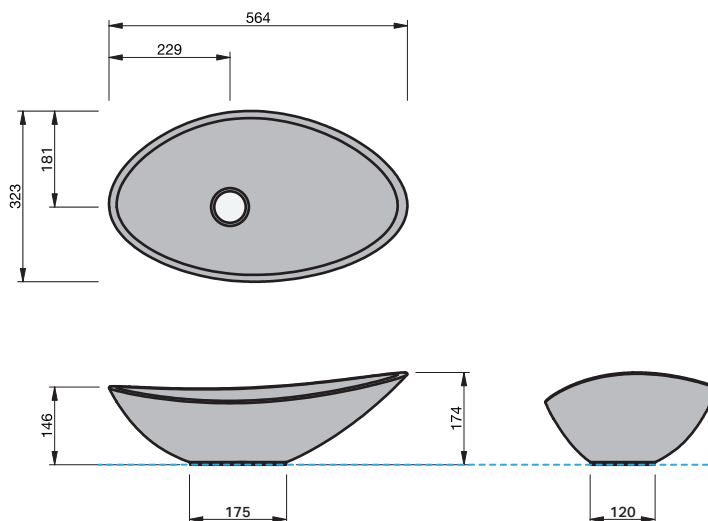

Grace

BASIN SPECIFICATION

Product Features

Product Code	Gloss White / 11583
Type of basin	Vessel
Material of basin	Mineral Cast
Capacity of basin	5 litre
Overflow Configuration	No overflow
Colour Options	Gloss White

- The basin must be sealed to the top with an acetic cured silicone sealant.
- Epoxy type sealants must not be used.

INDICATES FURNITURE TOP SURFACE -----

IMPORTANT NOTE: Throughout this guide, dimensions may vary by ± 5 mm. Please read the installation manual for detailed information on installing the product. St. Michel pursues a policy of continuing improvement in design and manufacturing of its products. The right is therefore reserved to vary specifications without notice.