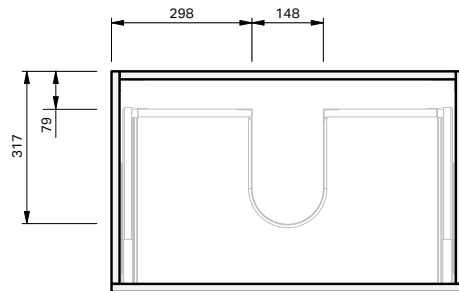

Lulu 46 Console 750 Floor 2 Drawer

CABINET SPECIFICATION

Product Features

Product Code	Console Vanity / 4503
Product Description	Lulu 46 - 750 - Floor
Drawer Configuration	2 Drawer
Notes	Drawings depict cabinet only.

IMPORTANT NOTE: Throughout this guide, dimensions may vary by ± 2 mm. Please read the installation manual for detailed information on installing the product. St. Michel pursues a policy of continuing improvement in design and manufacturing of its products. The right is therefore reserved to vary specifications without notice.