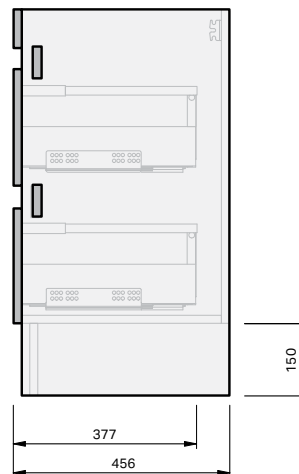

Lulu 46 Console 750 Floor 2 Drawer

CABINET SPECIFICATION

Product Features

Product Code	Console Vanity / 4503
Product Description	Lulu 46 - 750 - Floor
Drawer Configuration	2 Drawer
Notes	Drawings depict cabinet only.

IMPORTANT NOTE: Throughout this guide, dimensions may vary by ± 2 mm. Please read the installation manual for detailed information on installing the product. St. Michel pursues a policy of continuing improvement in design and manufacturing of its products. The right is therefore reserved to vary specifications without notice.