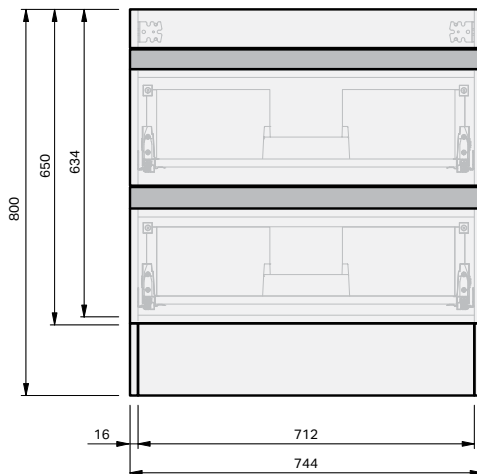

Lulu 46 Console 750 Floor 2 Drawer

CABINET SPECIFICATION

Product Features

Product Code	Console Vanity / 4503
Product Description	Lulu 46 - 750 - Floor
Drawer Configuration	2 Drawer
Notes	Drawings depict cabinet only.

IMPORTANT NOTE: Throughout this guide, dimensions may vary by ± 2 mm. Please read the installation manual for detailed information on installing the product. St. Michel pursues a policy of continuing improvement in design and manufacturing of its products. The right is therefore reserved to vary specifications without notice.