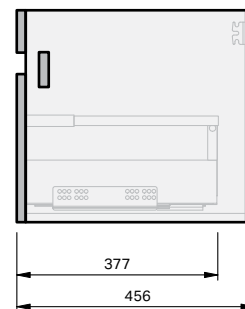

Lulu 46 Console 750 Wall 1 Drawer

CABINET SPECIFICATION

Product Features

Product Code	Console Vanity / 4501
Product Description	Lulu 46 - 750 - Wall
Drawer Configuration	1 Drawer
Notes	Drawings depict cabinet only.

IMPORTANT NOTE: Throughout this guide, dimensions may vary by ± 2 mm. Please read the installation manual for detailed information on installing the product. St. Michel pursues a policy of continuing improvement in design and manufacturing of its products. The right is therefore reserved to vary specifications without notice.