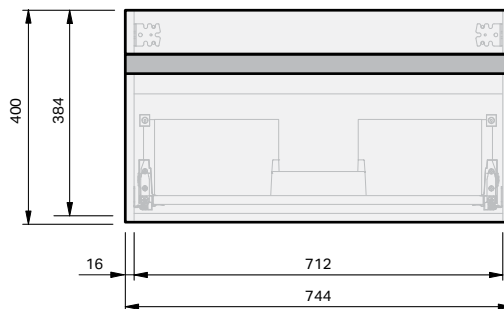

Lulu 46 Console 750 Wall 1 Drawer

CABINET SPECIFICATION

Product Features

Product Code	Console Vanity / 4501
Product Description	Lulu 46 - 750 - Wall
Drawer Configuration	1 Drawer
Notes	Drawings depict cabinet only.

IMPORTANT NOTE: Throughout this guide, dimensions may vary by ± 2 mm. Please read the installation manual for detailed information on installing the product. St. Michel pursues a policy of continuing improvement in design and manufacturing of its products. The right is therefore reserved to vary specifications without notice.