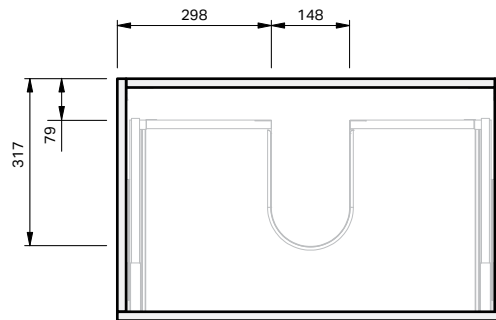

Lulu 46 Console 750 Wall 1 Drawer

CABINET SPECIFICATION

Product Features

Product Code	Console Vanity / 4501
Product Description	Lulu 46 - 750 - Wall
Drawer Configuration	1 Drawer
Notes	Drawings depict cabinet only.

IMPORTANT NOTE: Throughout this guide, dimensions may vary by ± 2 mm. Please read the installation manual for detailed information on installing the product. St. Michel pursues a policy of continuing improvement in design and manufacturing of its products. The right is therefore reserved to vary specifications without notice.