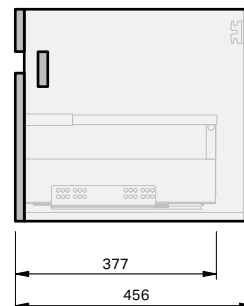

# Lulu 46 Console 900 Wall 1 Drawer

### Product Features

Product Code	Console Vanity / 4504
Product Description	Lulu 46 - 900 - Wall
Drawer Configuration	1 Drawer
Notes:	Drawings depict cabinet only.

**IMPORTANT NOTE:** Throughout this guide, dimensions may vary by  $\pm 2$ mm. Please read the installation manual for detailed information on installing the product. St. Michel pursues a policy of continuing improvement in design and manufacturing of its products. The right is therefore reserved to vary specifications without notice.