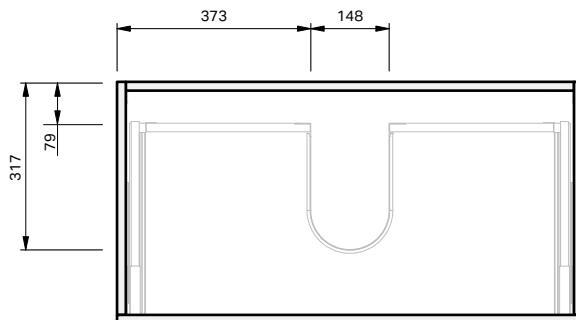

# Lulu 46 Console 900 Wall 1 Drawer

### Product Features

Product Code	Console Vanity / 4504
Product Description	Lulu 46 - 900 - Wall
Drawer Configuration	1 Drawer
Notes:	Drawings depict cabinet only.

**IMPORTANT NOTE:** Throughout this guide, dimensions may vary by  $\pm 2$ mm. Please read the installation manual for detailed information on installing the product. St. Michel pursues a policy of continuing improvement in design and manufacturing of its products. The right is therefore reserved to vary specifications without notice.