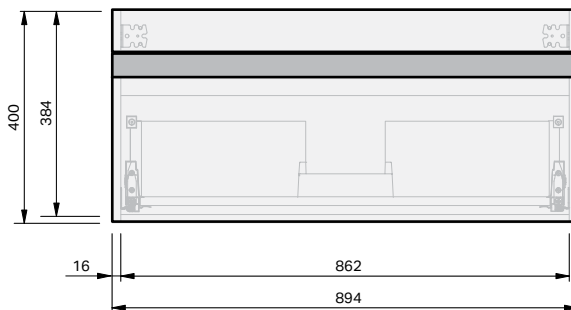

# Lulu 46 Console 900 Wall 1 Drawer

### Product Features

Product Code	Console Vanity / 4504
Product Description	Lulu 46 - 900 - Wall
Drawer Configuration	1 Drawer
Notes:	Drawings depict cabinet only.

**IMPORTANT NOTE:** Throughout this guide, dimensions may vary by  $\pm 2$ mm. Please read the installation manual for detailed information on installing the product. St. Michel pursues a policy of continuing improvement in design and manufacturing of its products. The right is therefore reserved to vary specifications without notice.