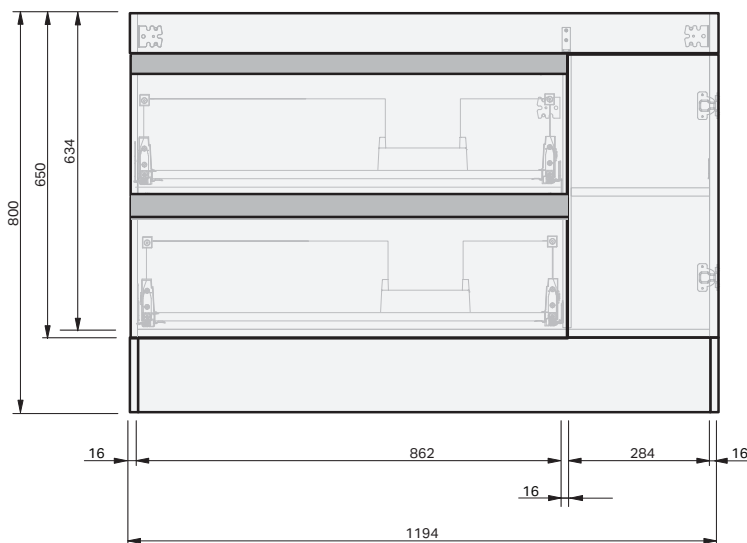

Lulu 46 Console

1200 Floor 1 Door 2 Drawer Left

CABINET SPECIFICATION

Product Features

Product Code	Console Vanity / 4453
Product Description	Lulu 46 - 1200 - Floor
Drawer Configuration	1 Door / 2 Drawer Left
Notes	Drawings depict cabinet only.

IMPORTANT NOTE: Throughout this guide, dimensions may vary by ± 2 mm. Please read the installation manual for detailed information on installing the product. St. Michel pursues a policy of continuing improvement in design and manufacturing of its products. The right is therefore reserved to vary specifications without notice.