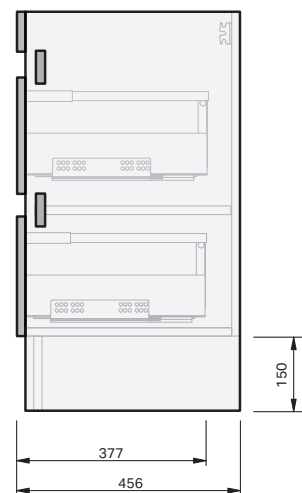

Lulu 46 Console

1200 Floor 1 Door 2 Drawer Left

CABINET SPECIFICATION

Product Features

Product Code	Console Vanity / 4453
Product Description	Lulu 46 - 1200 - Floor
Drawer Configuration	1 Door / 2 Drawer Left
Notes	Drawings depict cabinet only.

IMPORTANT NOTE: Throughout this guide, dimensions may vary by ± 2 mm. Please read the installation manual for detailed information on installing the product. St. Michel pursues a policy of continuing improvement in design and manufacturing of its products. The right is therefore reserved to vary specifications without notice.