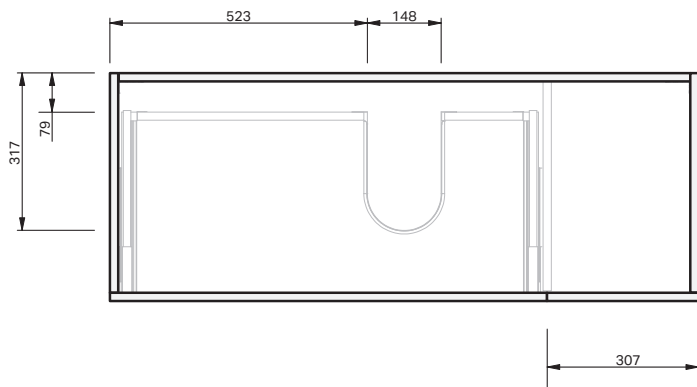

Lulu 46 Console

1200 Floor 1 Door 2 Drawer Left

CABINET SPECIFICATION

Product Features

Product Code	Console Vanity / 4453
Product Description	Lulu 46 - 1200 - Floor
Drawer Configuration	1 Door / 2 Drawer Left
Notes	Drawings depict cabinet only.

IMPORTANT NOTE: Throughout this guide, dimensions may vary by ± 2 mm. Please read the installation manual for detailed information on installing the product. St. Michel pursues a policy of continuing improvement in design and manufacturing of its products. The right is therefore reserved to vary specifications without notice.