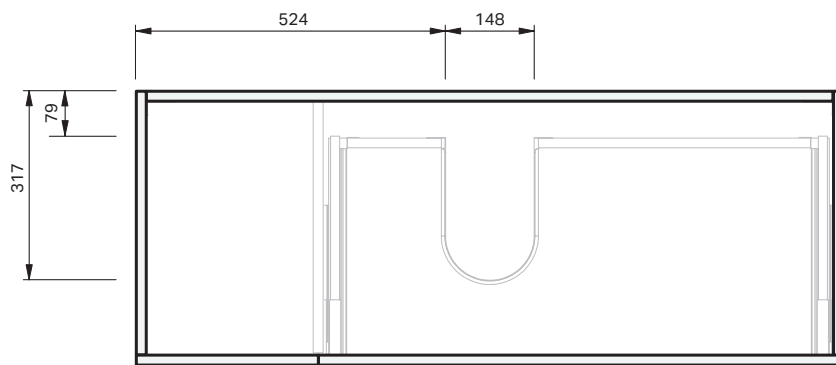

Lulu 46 Console

1200 Wall 1 Door 1 Drawer Right

CABINET SPECIFICATION

Product Features

Product Code	Console Vanity / 4460
Product Description	Lulu 46 - 1200 - Wall
Drawer Configuration	1 Door / 1 Drawer Right
Notes	Drawings depict cabinet only.

IMPORTANT NOTE: Throughout this guide, dimensions may vary by ± 2 mm. Please read the installation manual for detailed information on installing the product. St. Michel pursues a policy of continuing improvement in design and manufacturing of its products. The right is therefore reserved to vary specifications without notice.