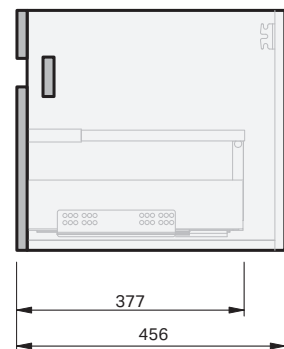

Lulu 46 Console

1200 Wall 1 Door 1 Drawer Right

CABINET SPECIFICATION

Product Features

Product Code	Console Vanity / 4460
Product Description	Lulu 46 - 1200 - Wall
Drawer Configuration	1 Door / 1 Drawer Right
Notes	Drawings depict cabinet only.

IMPORTANT NOTE: Throughout this guide, dimensions may vary by ± 2 mm. Please read the installation manual for detailed information on installing the product. St. Michel pursues a policy of continuing improvement in design and manufacturing of its products. The right is therefore reserved to vary specifications without notice.