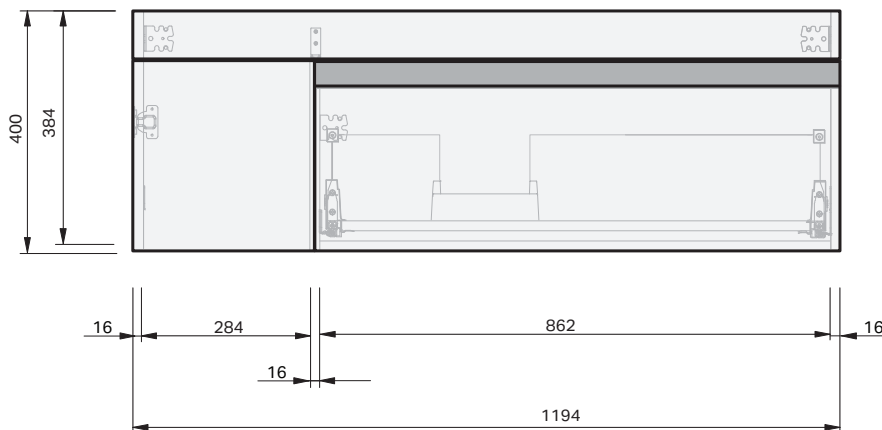

Lulu 46 Console

1200 Wall 1 Door 1 Drawer Right

CABINET SPECIFICATION

Product Features

Product Code	Console Vanity / 4460
Product Description	Lulu 46 - 1200 - Wall
Drawer Configuration	1 Door / 1 Drawer Right
Notes	Drawings depict cabinet only.

IMPORTANT NOTE: Throughout this guide, dimensions may vary by ± 2 mm. Please read the installation manual for detailed information on installing the product. St. Michel pursues a policy of continuing improvement in design and manufacturing of its products. The right is therefore reserved to vary specifications without notice.