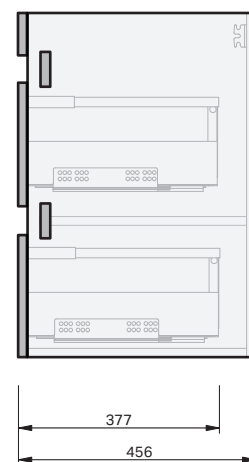

Lulu 46 Console

1200 Wall 1 Door 2 Drawer Left

CABINET SPECIFICATION

Product Features

Product Code	Console Vanity / 4452
Product Description	Lulu 46 - 1200 - Wall
Drawer Configuration	1 Door / 2 Drawer Left
Notes	Drawings depict cabinet only.

IMPORTANT NOTE: Throughout this guide, dimensions may vary by ± 2 mm. Please read the installation manual for detailed information on installing the product. St. Michel pursues a policy of continuing improvement in design and manufacturing of its products. The right is therefore reserved to vary specifications without notice.