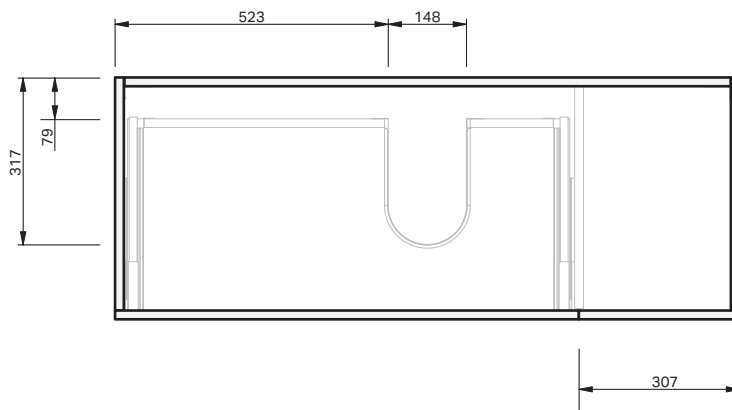

Lulu 46 Console

1200 Wall 1 Door 2 Drawer Left

CABINET SPECIFICATION

Product Features

Product Code	Console Vanity / 4452
Product Description	Lulu 46 - 1200 - Wall
Drawer Configuration	1 Door / 2 Drawer Left
Notes	Drawings depict cabinet only.

IMPORTANT NOTE: Throughout this guide, dimensions may vary by ± 2 mm. Please read the installation manual for detailed information on installing the product. St. Michel pursues a policy of continuing improvement in design and manufacturing of its products. The right is therefore reserved to vary specifications without notice.