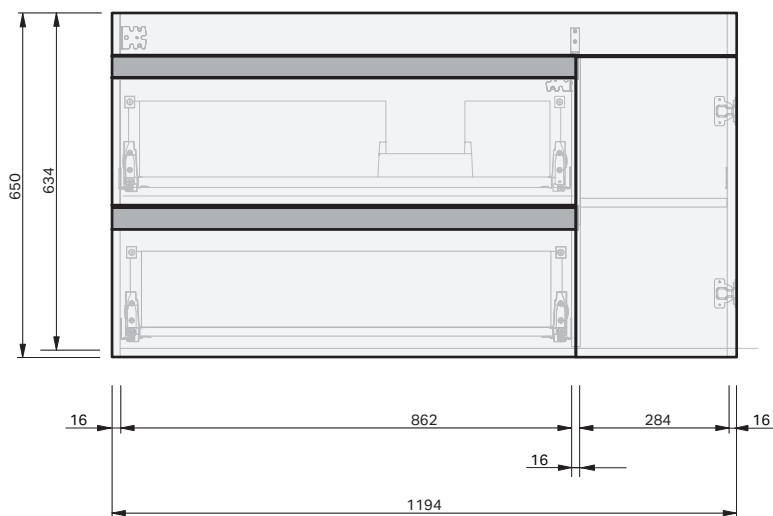

Lulu 46 Console

1200 Wall 1 Door 2 Drawer Left

CABINET SPECIFICATION

Product Features

Product Code	Console Vanity / 4452
Product Description	Lulu 46 - 1200 - Wall
Drawer Configuration	1 Door / 2 Drawer Left
Notes	Drawings depict cabinet only.

IMPORTANT NOTE: Throughout this guide, dimensions may vary by ± 2 mm. Please read the installation manual for detailed information on installing the product. St. Michel pursues a policy of continuing improvement in design and manufacturing of its products. The right is therefore reserved to vary specifications without notice.