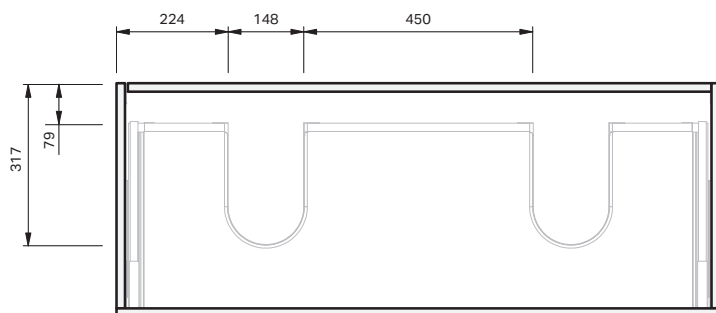

# Lulu 46 Console 1200DB Floor 2 Drawer

## CABINET SPECIFICATION

Product Features	
Product Code	Console Vanity / 4465
Product Description	Lulu 46 - 1200DB - Floor
Drawer Configuration	2 Drawer
Notes	Drawings depict cabinet only.

**IMPORTANT NOTE:** Throughout this guide, dimensions may vary by  $\pm 2$ mm. Please read the installation manual for detailed information on installing the product. St. Michel pursues a policy of continuing improvement in design and manufacturing of its products. The right is therefore reserved to vary specifications without notice.