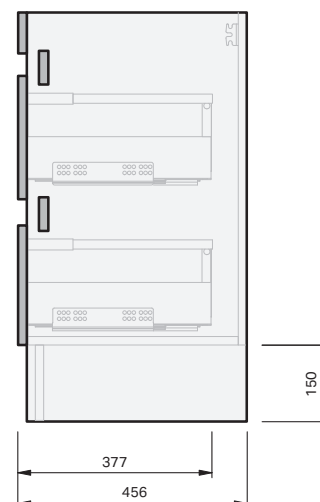

# Lulu 46 Console 1200DB Floor 2 Drawer

## CABINET SPECIFICATION

Product Features	
Product Code	Console Vanity / 4465
Product Description	Lulu 46 - 1200DB - Floor
Drawer Configuration	2 Drawer
Notes	Drawings depict cabinet only.

**IMPORTANT NOTE:** Throughout this guide, dimensions may vary by  $\pm 2$ mm. Please read the installation manual for detailed information on installing the product. St. Michel pursues a policy of continuing improvement in design and manufacturing of its products. The right is therefore reserved to vary specifications without notice.