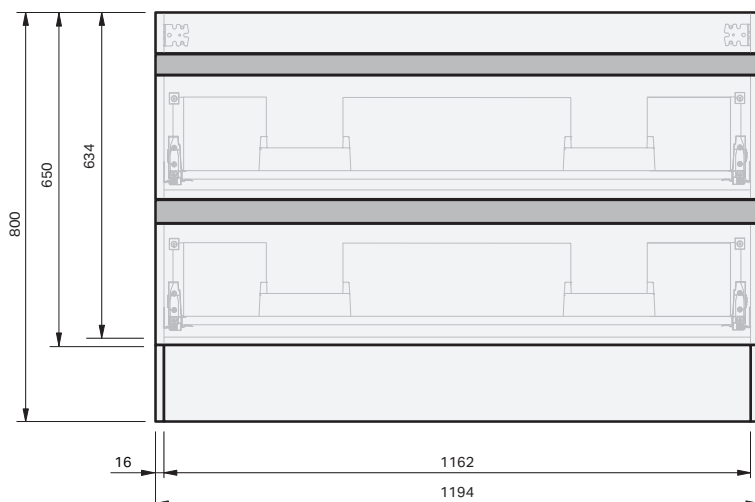

# Lulu 46 Console 1200DB Floor 2 Drawer

## CABINET SPECIFICATION

Product Features	
Product Code	Console Vanity / 4465
Product Description	Lulu 46 - 1200DB - Floor
Drawer Configuration	2 Drawer
Notes	Drawings depict cabinet only.

**IMPORTANT NOTE:** Throughout this guide, dimensions may vary by  $\pm 2$ mm. Please read the installation manual for detailed information on installing the product. St. Michel pursues a policy of continuing improvement in design and manufacturing of its products. The right is therefore reserved to vary specifications without notice.