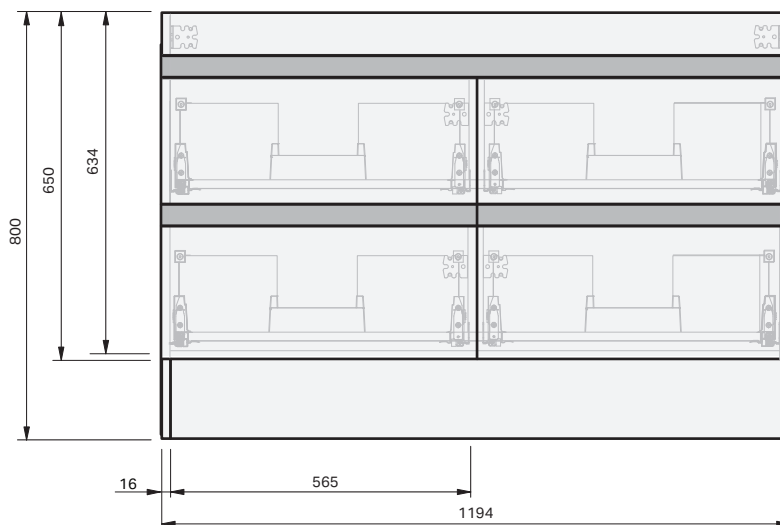

Lulu 46 Console 1200DB Floor 4 Drawer

CABINET SPECIFICATION

Product Features

Product Code	Console Vanity / 4459
Product Description	Lulu 46 - 1200DB - Floor
Drawer Configuration	4 Drawer
Notes	Drawings depict cabinet only.

IMPORTANT NOTE: Throughout this guide, dimensions may vary by ± 2 mm. Please read the installation manual for detailed information on installing the product. St. Michel pursues a policy of continuing improvement in design and manufacturing of its products. The right is therefore reserved to vary specifications without notice.