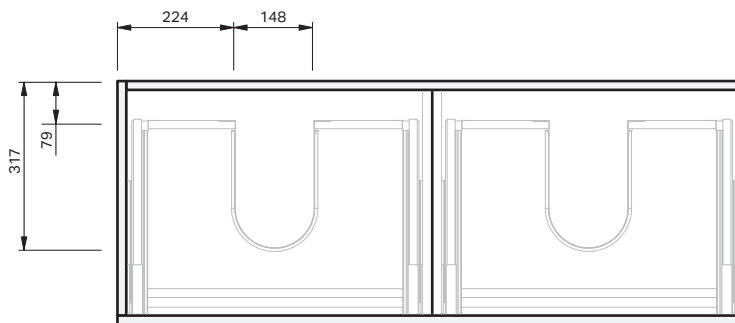

Lulu 46 Console 1200DB Floor 4 Drawer

CABINET SPECIFICATION

Product Features

Product Code	Console Vanity / 4459
Product Description	Lulu 46 - 1200DB - Floor
Drawer Configuration	4 Drawer
Notes	Drawings depict cabinet only.

IMPORTANT NOTE: Throughout this guide, dimensions may vary by ± 2 mm. Please read the installation manual for detailed information on installing the product. St. Michel pursues a policy of continuing improvement in design and manufacturing of its products. The right is therefore reserved to vary specifications without notice.