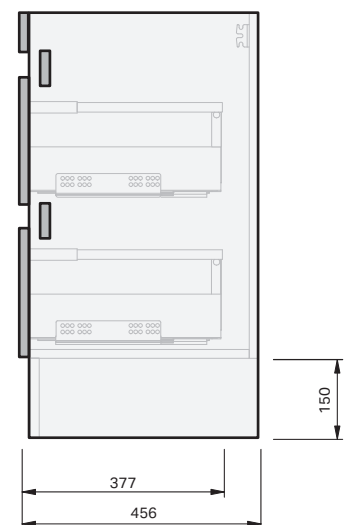

Lulu 46 Console 1200DB Floor 4 Drawer

CABINET SPECIFICATION

Product Features

Product Code	Console Vanity / 4459
Product Description	Lulu 46 - 1200DB - Floor
Drawer Configuration	4 Drawer
Notes	Drawings depict cabinet only.

IMPORTANT NOTE: Throughout this guide, dimensions may vary by ± 2 mm. Please read the installation manual for detailed information on installing the product. St. Michel pursues a policy of continuing improvement in design and manufacturing of its products. The right is therefore reserved to vary specifications without notice.