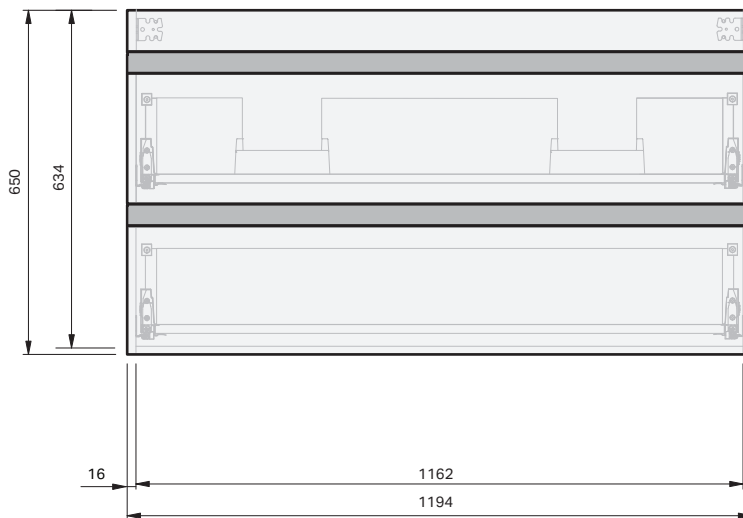

Lulu 46 Console 1200DB Wall 2 Drawer

CABINET SPECIFICATION

Product Features

Product Code	Console Vanity / 4464
Product Description	Lulu 46 - 1200DB - Wall
Drawer Configuration	2 Drawer (stacked)
Notes	Drawings depict cabinet only.

IMPORTANT NOTE: Throughout this guide, dimensions may vary by ± 2 mm. Please read the installation manual for detailed information on installing the product. St. Michel pursues a policy of continuing improvement in design and manufacturing of its products. The right is therefore reserved to vary specifications without notice.