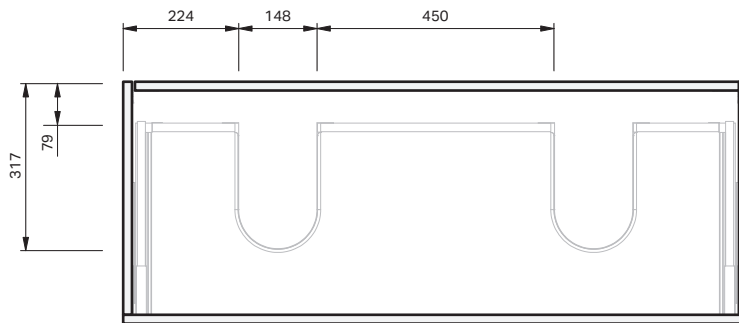

Lulu 46 Console 1200DB Wall 2 Drawer

CABINET SPECIFICATION

Product Features

Product Code	Console Vanity / 4464
Product Description	Lulu 46 - 1200DB - Wall
Drawer Configuration	2 Drawer (stacked)
Notes	Drawings depict cabinet only.

IMPORTANT NOTE: Throughout this guide, dimensions may vary by ± 2 mm. Please read the installation manual for detailed information on installing the product. St. Michel pursues a policy of continuing improvement in design and manufacturing of its products. The right is therefore reserved to vary specifications without notice.