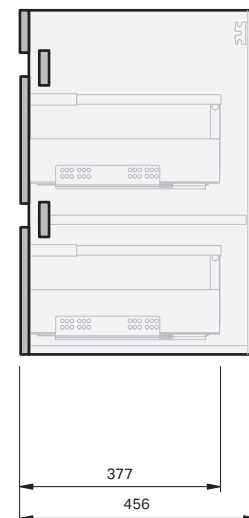

Lulu 46 Console 1200DB Wall 2 Drawer

CABINET SPECIFICATION

Product Features

Product Code	Console Vanity / 4464
Product Description	Lulu 46 - 1200DB - Wall
Drawer Configuration	2 Drawer (stacked)
Notes	Drawings depict cabinet only.

IMPORTANT NOTE: Throughout this guide, dimensions may vary by ± 2 mm. Please read the installation manual for detailed information on installing the product. St. Michel pursues a policy of continuing improvement in design and manufacturing of its products. The right is therefore reserved to vary specifications without notice.