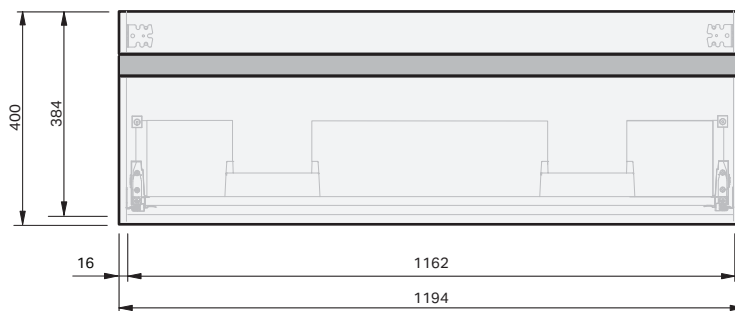

# Lulu 46 Console 1200DB Wall 1 Drawer

### Product Features

Product Code	Console Vanity / 4463
Product Description	Lulu 46 - 1200DB - Wall
Drawer Configuration	1 Drawer
Notes	Drawings depict cabinet only.

**IMPORTANT NOTE:** Throughout this guide, dimensions may vary by  $\pm 2$ mm. Please read the installation manual for detailed information on installing the product. St. Michel pursues a policy of continuing improvement in design and manufacturing of its products. The right is therefore reserved to vary specifications without notice.