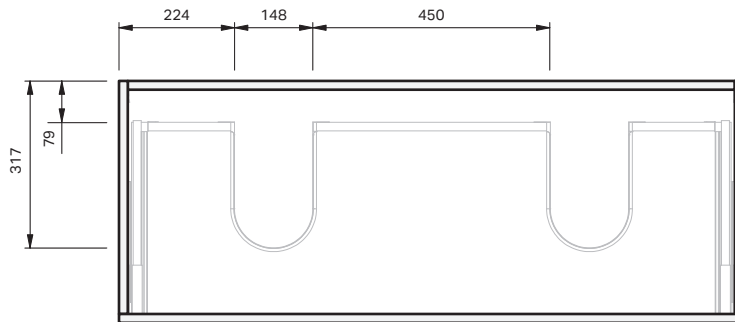

# Lulu 46 Console 1200DB Wall 1 Drawer

### Product Features

Product Code	Console Vanity / 4463
Product Description	Lulu 46 - 1200DB - Wall
Drawer Configuration	1 Drawer
Notes	Drawings depict cabinet only.

**IMPORTANT NOTE:** Throughout this guide, dimensions may vary by  $\pm 2$ mm. Please read the installation manual for detailed information on installing the product. St. Michel pursues a policy of continuing improvement in design and manufacturing of its products. The right is therefore reserved to vary specifications without notice.