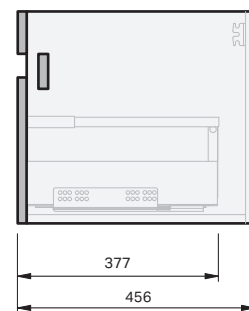

# Lulu 46 Console 1200DB Wall 1 Drawer

### Product Features

Product Code	Console Vanity / 4463
Product Description	Lulu 46 - 1200DB - Wall
Drawer Configuration	1 Drawer
Notes	Drawings depict cabinet only.

**IMPORTANT NOTE:** Throughout this guide, dimensions may vary by  $\pm 2$ mm. Please read the installation manual for detailed information on installing the product. St. Michel pursues a policy of continuing improvement in design and manufacturing of its products. The right is therefore reserved to vary specifications without notice.