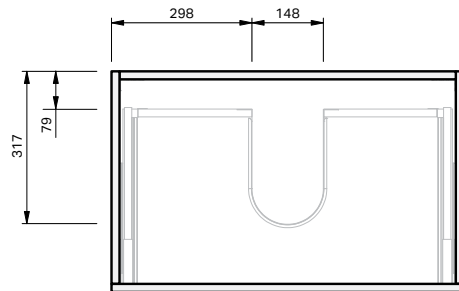

# Lulu 46 Benchtop 750 Floor 2 Drawer

### Product Features

Product Code	Benchtop Vanity / 4433BT
Product Description	Lulu 46 - 750 - Floor
Drawer Configuration	2 Drawer
Notes	Drawings depict cabinet only.

**IMPORTANT NOTE:** Throughout this guide, dimensions may vary by  $\pm 2$ mm. Please read the installation manual for detailed information on installing the product. St. Michel pursues a policy of continuing improvement in design and manufacturing of its products. The right is therefore reserved to vary specifications without notice.