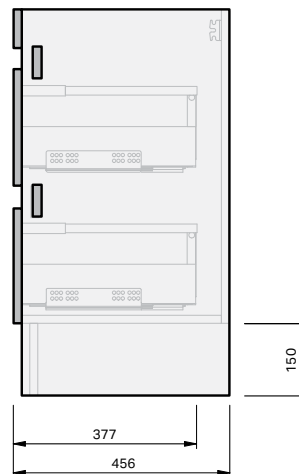

# Lulu 46 Benchtop 750 Floor 2 Drawer

## CABINET SPECIFICATION

### Product Features

Product Code	Benchtop Vanity / 4433BT
Product Description	Lulu 46 - 750 - Floor
Drawer Configuration	2 Drawer
Notes	Drawings depict cabinet only.

**IMPORTANT NOTE:** Throughout this guide, dimensions may vary by  $\pm 2$ mm. Please read the installation manual for detailed information on installing the product. St. Michel pursues a policy of continuing improvement in design and manufacturing of its products. The right is therefore reserved to vary specifications without notice.