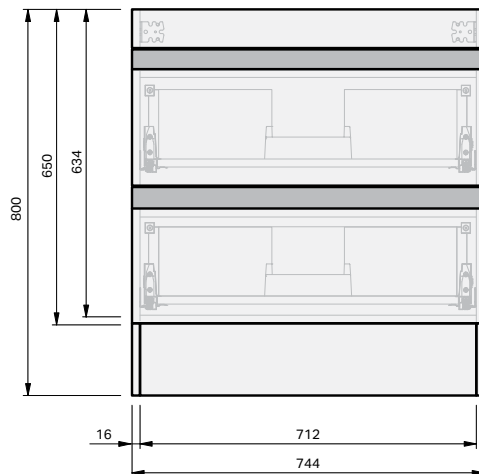

# Lulu 46 Benchtop 750 Floor 2 Drawer

## CABINET SPECIFICATION

### Product Features

Product Code	Benchtop Vanity / 4433BT
Product Description	Lulu 46 - 750 - Floor
Drawer Configuration	2 Drawer
Notes	Drawings depict cabinet only.

**IMPORTANT NOTE:** Throughout this guide, dimensions may vary by  $\pm 2$ mm. Please read the installation manual for detailed information on installing the product. St. Michel pursues a policy of continuing improvement in design and manufacturing of its products. The right is therefore reserved to vary specifications without notice.