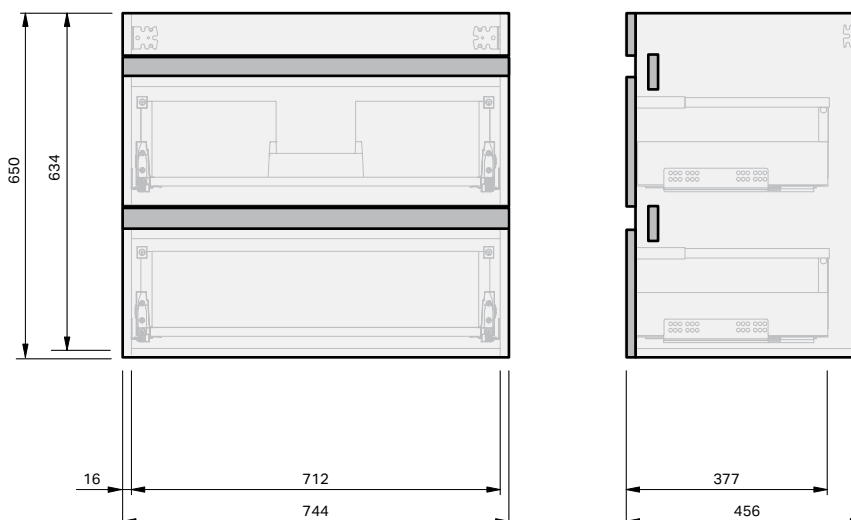

# Lulu 46 Benchtop 750 Wall 2 Drawer

### Product Features

Product Code	Benchtop Vanity / 4432BT
Product Description	Lulu 46 - 750 - Wall
Drawer Configuration	2 Drawer
Notes	Drawings depict cabinet only.

**IMPORTANT NOTE:** Throughout this guide, dimensions may vary by  $\pm 2$ mm. Please read the installation manual for detailed information on installing the product. St. Michel pursues a policy of continuing improvement in design and manufacturing of its products. The right is therefore reserved to vary specifications without notice.