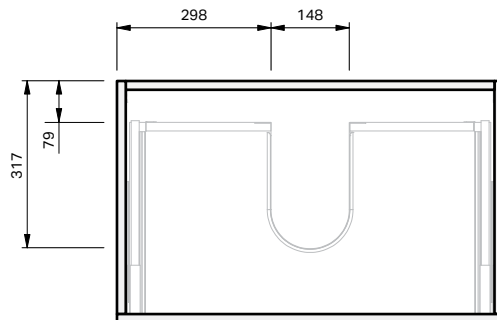

### Product Features

Product Code	Benchtop Vanity / 4432BT
Product Description	Lulu 46 - 750 - Wall
Drawer Configuration	2 Drawer
Notes	Drawings depict cabinet only.

**IMPORTANT NOTE:** Throughout this guide, dimensions may vary by  $\pm 2$ mm. Please read the installation manual for detailed information on installing the product. St. Michel pursues a policy of continuing improvement in design and manufacturing of its products. The right is therefore reserved to vary specifications without notice.