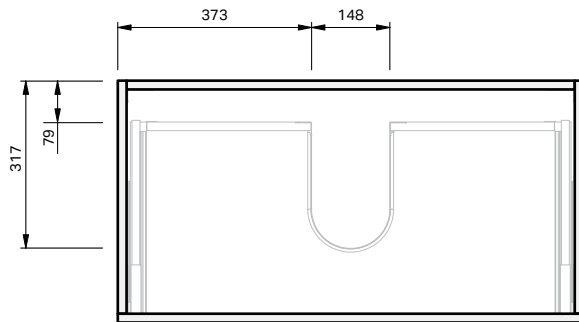

Lulu 46 Benchtop 900 Floor 2 Drawer

CABINET SPECIFICATION

Product Features

Product Code	Benchtop Vanity / 4436BT
Product Description	Lulu 46 - 900 - Floor
Drawer Configuration	2 Drawer
Notes:	Drawings depict cabinet only.

IMPORTANT NOTE: Throughout this guide, dimensions may vary by ± 2 mm. Please read the installation manual for detailed information on installing the product. St. Michel pursues a policy of continuing improvement in design and manufacturing of its products. The right is therefore reserved to vary specifications without notice.