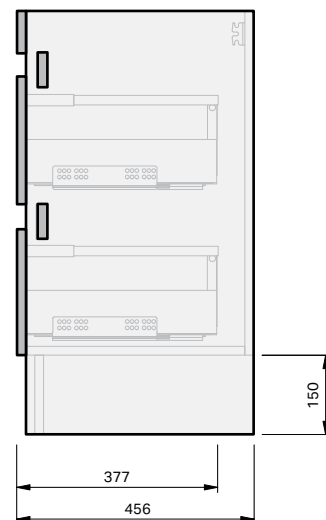

Lulu 46 Benchtop 900 Floor 2 Drawer

CABINET SPECIFICATION

Product Features

Product Code	Benchtop Vanity / 4436BT
Product Description	Lulu 46 - 900 - Floor
Drawer Configuration	2 Drawer
Notes:	Drawings depict cabinet only.

IMPORTANT NOTE: Throughout this guide, dimensions may vary by ± 2 mm. Please read the installation manual for detailed information on installing the product. St. Michel pursues a policy of continuing improvement in design and manufacturing of its products. The right is therefore reserved to vary specifications without notice.