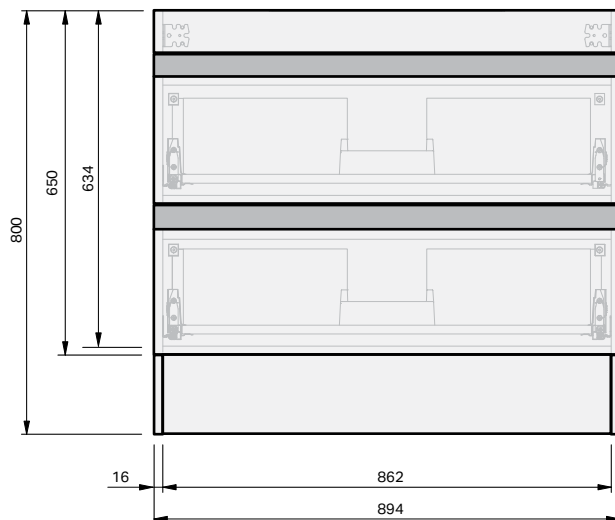

Lulu 46 Benchtop 900 Floor 2 Drawer

CABINET SPECIFICATION

Product Features

Product Code	Benchtop Vanity / 4436BT
Product Description	Lulu 46 - 900 - Floor
Drawer Configuration	2 Drawer
Notes:	Drawings depict cabinet only.

IMPORTANT NOTE: Throughout this guide, dimensions may vary by ± 2 mm. Please read the installation manual for detailed information on installing the product. St. Michel pursues a policy of continuing improvement in design and manufacturing of its products. The right is therefore reserved to vary specifications without notice.