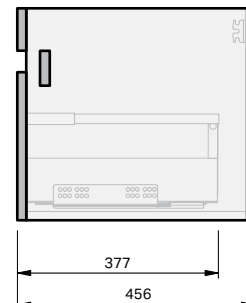

Lulu 46 Benchtop 900 Wall 1 Drawer

CABINET SPECIFICATION

Product Features

Product Code	Benchtop Vanity / 4434BT
Product Description	Lulu 46 - 900 - Wall
Drawer Configuration	1 Drawer
Notes:	Drawings depict cabinet only.

IMPORTANT NOTE: Throughout this guide, dimensions may vary by ± 2 mm. Please read the installation manual for detailed information on installing the product. St. Michel pursues a policy of continuing improvement in design and manufacturing of its products. The right is therefore reserved to vary specifications without notice.