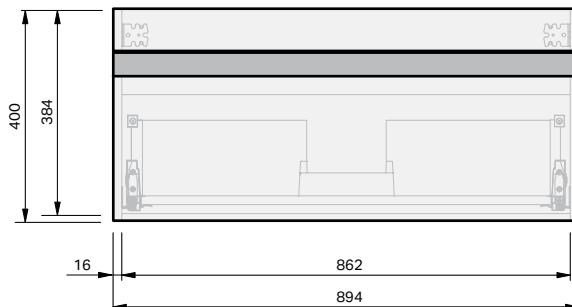

Lulu 46 Benchtop 900 Wall 1 Drawer

CABINET SPECIFICATION

Product Features

Product Code	Benchtop Vanity / 4434BT
Product Description	Lulu 46 - 900 - Wall
Drawer Configuration	1 Drawer
Notes:	Drawings depict cabinet only.

IMPORTANT NOTE: Throughout this guide, dimensions may vary by ± 2 mm. Please read the installation manual for detailed information on installing the product. St. Michel pursues a policy of continuing improvement in design and manufacturing of its products. The right is therefore reserved to vary specifications without notice.