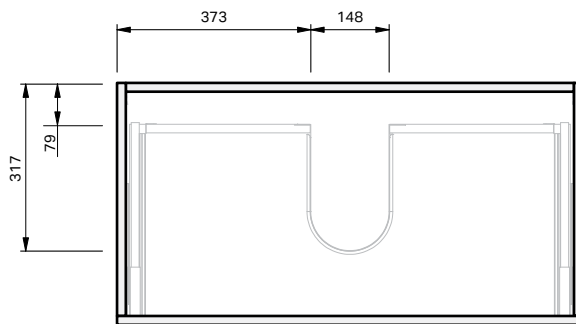

Lulu 46 Benchtop 900 Wall 1 Drawer

CABINET SPECIFICATION

Product Features

Product Code	Benchtop Vanity / 4434BT
Product Description	Lulu 46 - 900 - Wall
Drawer Configuration	1 Drawer
Notes:	Drawings depict cabinet only.

IMPORTANT NOTE: Throughout this guide, dimensions may vary by ± 2 mm. Please read the installation manual for detailed information on installing the product. St. Michel pursues a policy of continuing improvement in design and manufacturing of its products. The right is therefore reserved to vary specifications without notice.